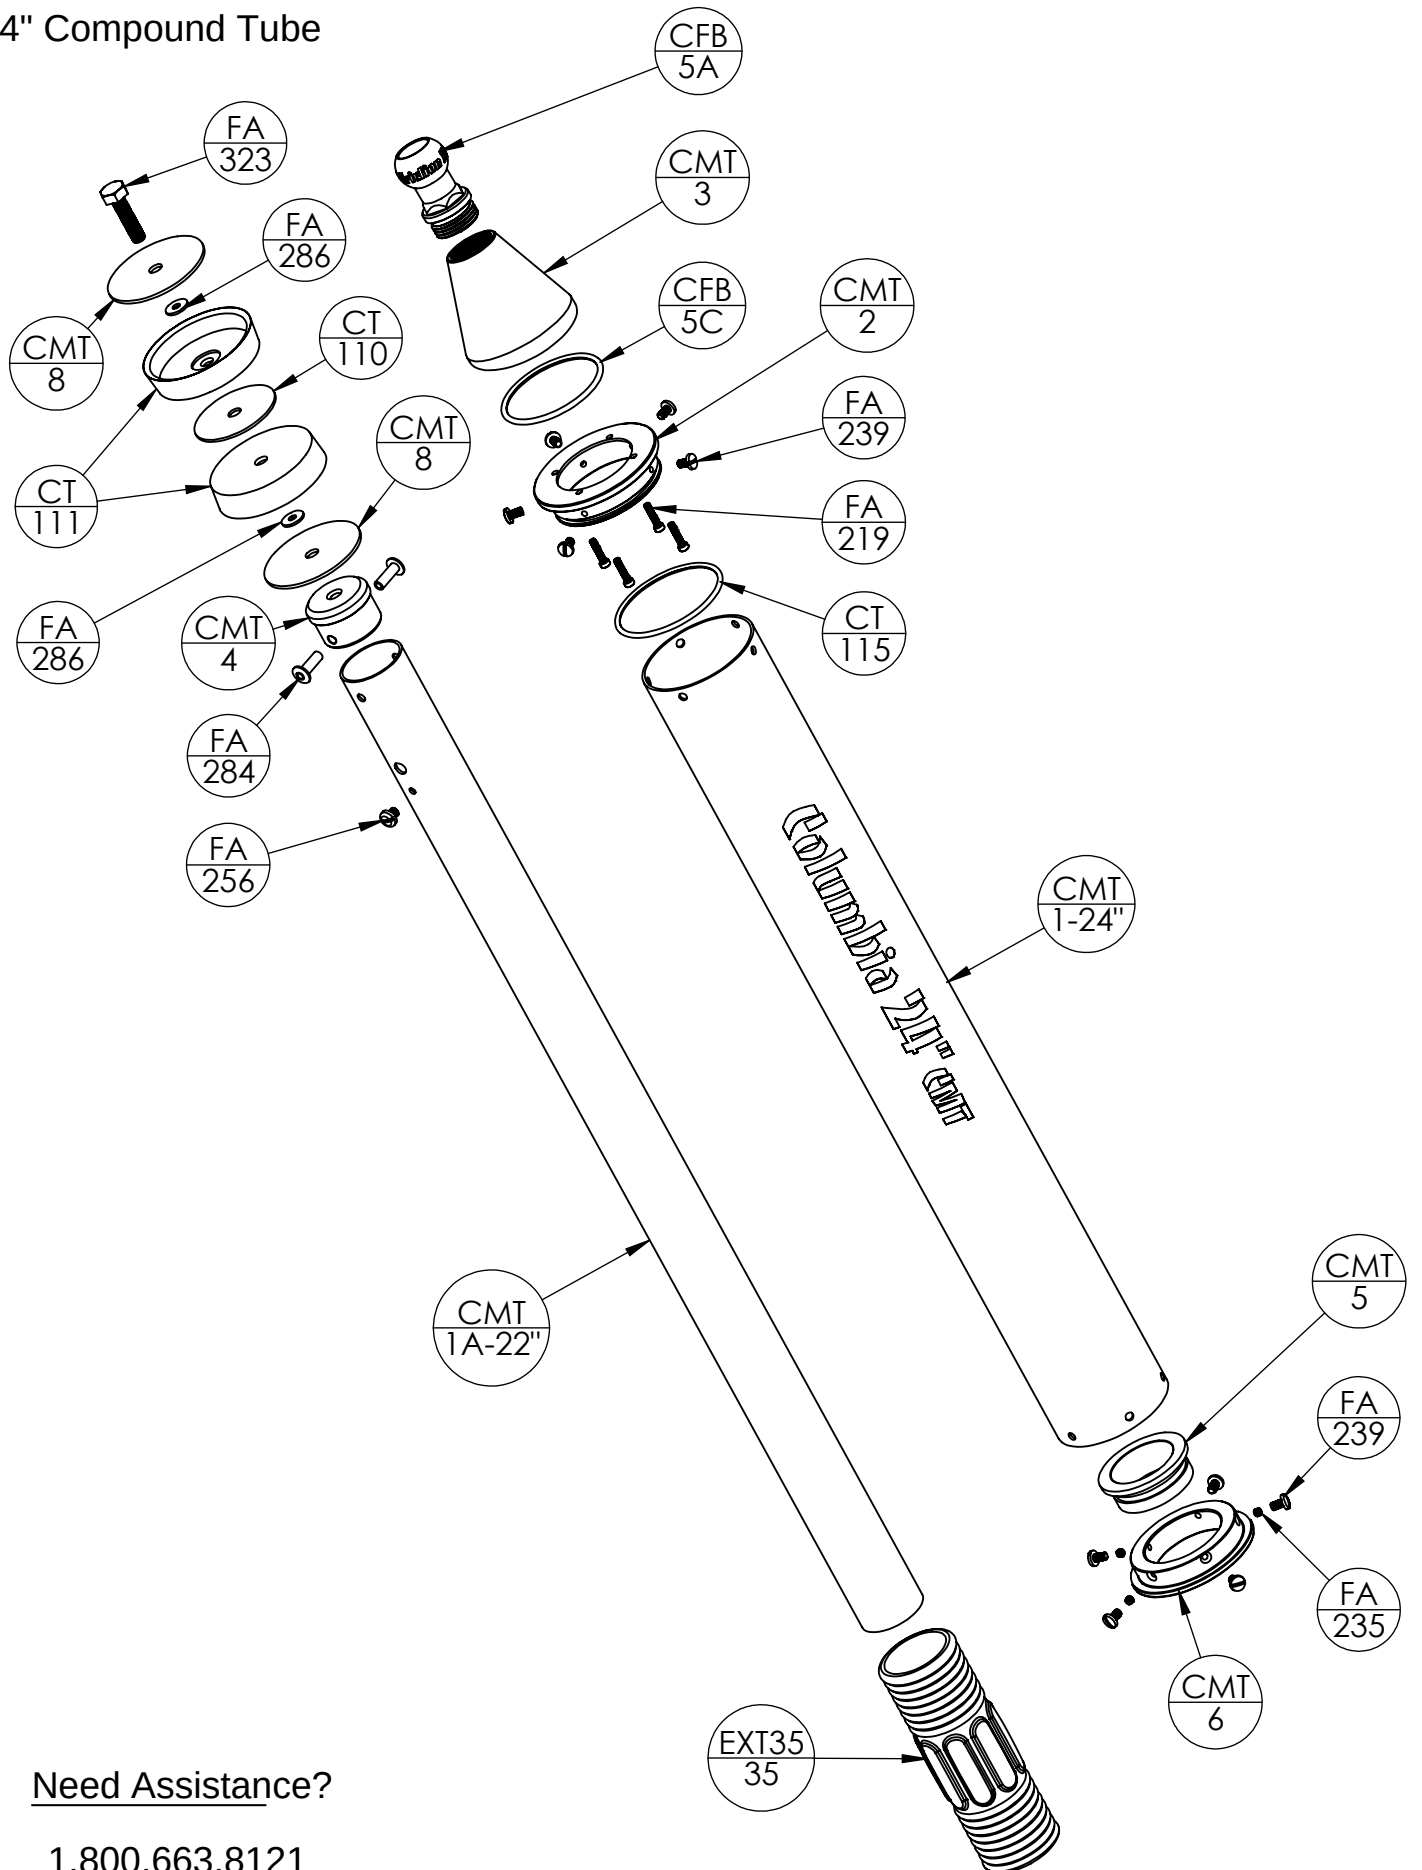

# Columbia Taping Tools

## 24" Compound Tube

Need Assistance?

1.800.663.8121  
www.columbiatools.com

November 2009