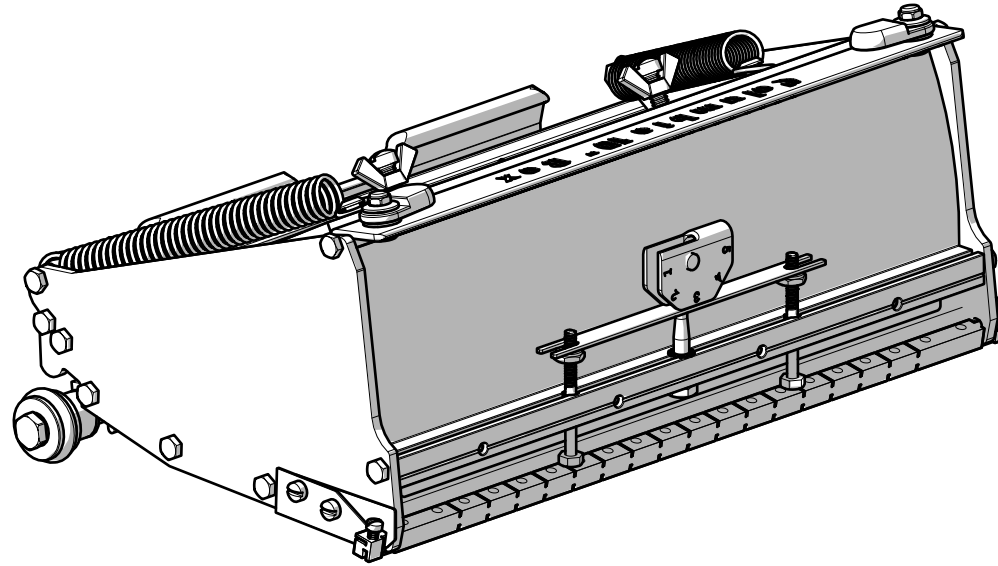

**COLUMBIA TAPING TOOLS
HINGED FLAT FINISHER BOX
SUB-ASSEMBLIES 2022**

**NEED ASSISTANCE?
CALL 1 800 663 8121**

FFBA10 5.5"-14"

FFBR-7-7A

FFBA36 ALU WHEEL

FFBA12 (5.5"-10") &
FFBA12-12 (12"-14")

FFBA-41 SS
BEAD WHEEL

FFBR-40 5.5"-14"

ITC-K