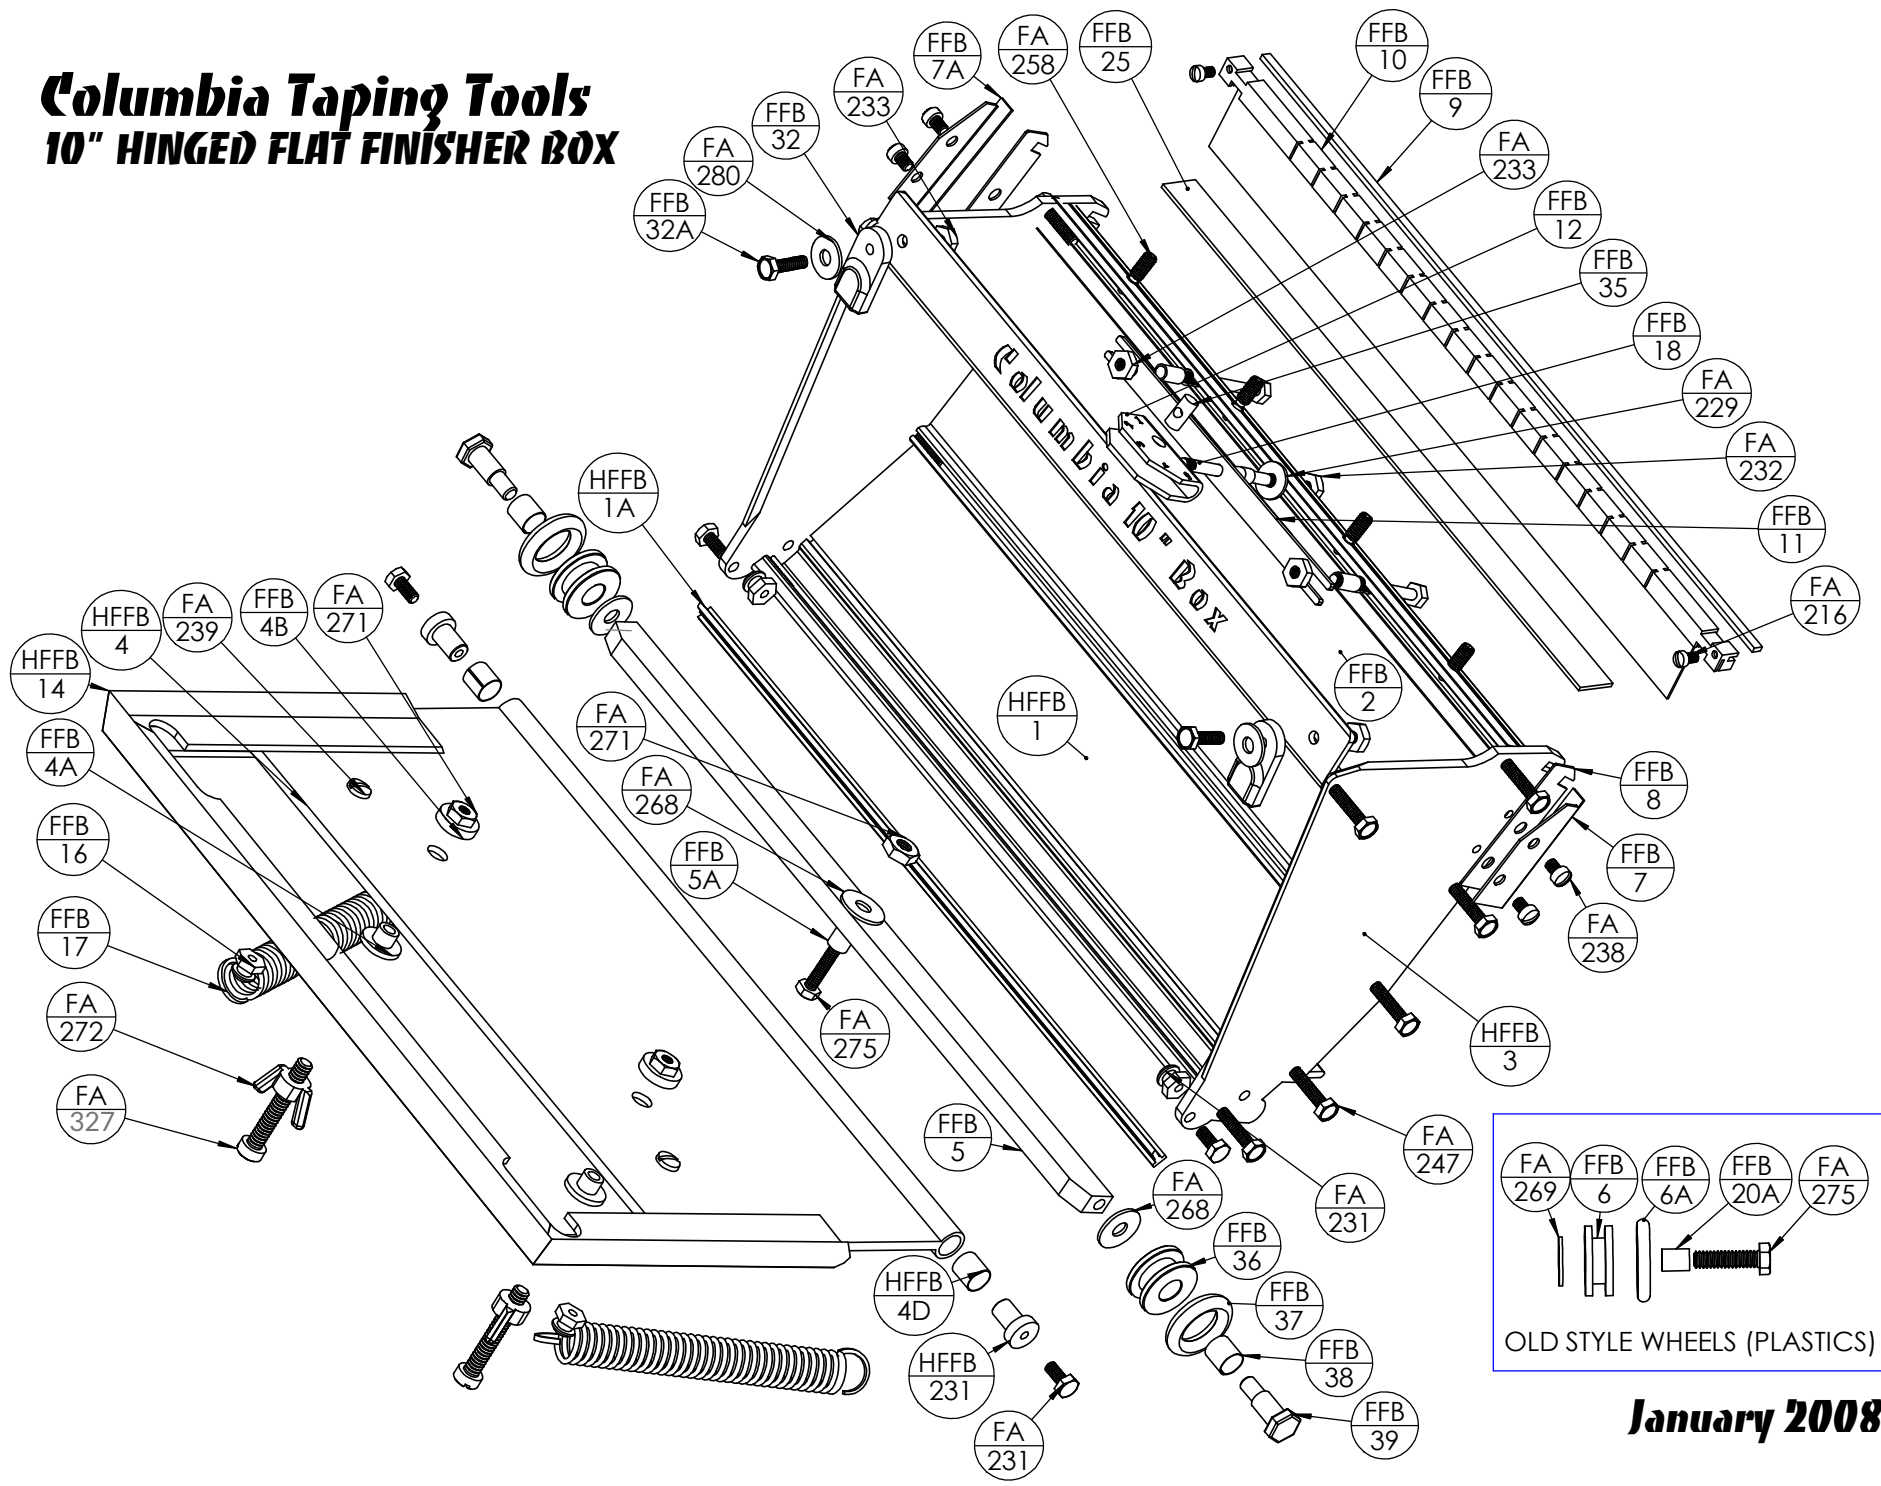

# Columbia Taping Tools

## 10" HINGED FLAT FINISHER BOX

FA 269	FFB 6	FFB 6A	FFB 20A	FA 275
--------	-------	--------	---------	--------

OLD STYLE WHEELS (PLASTICS)

**January 2008**