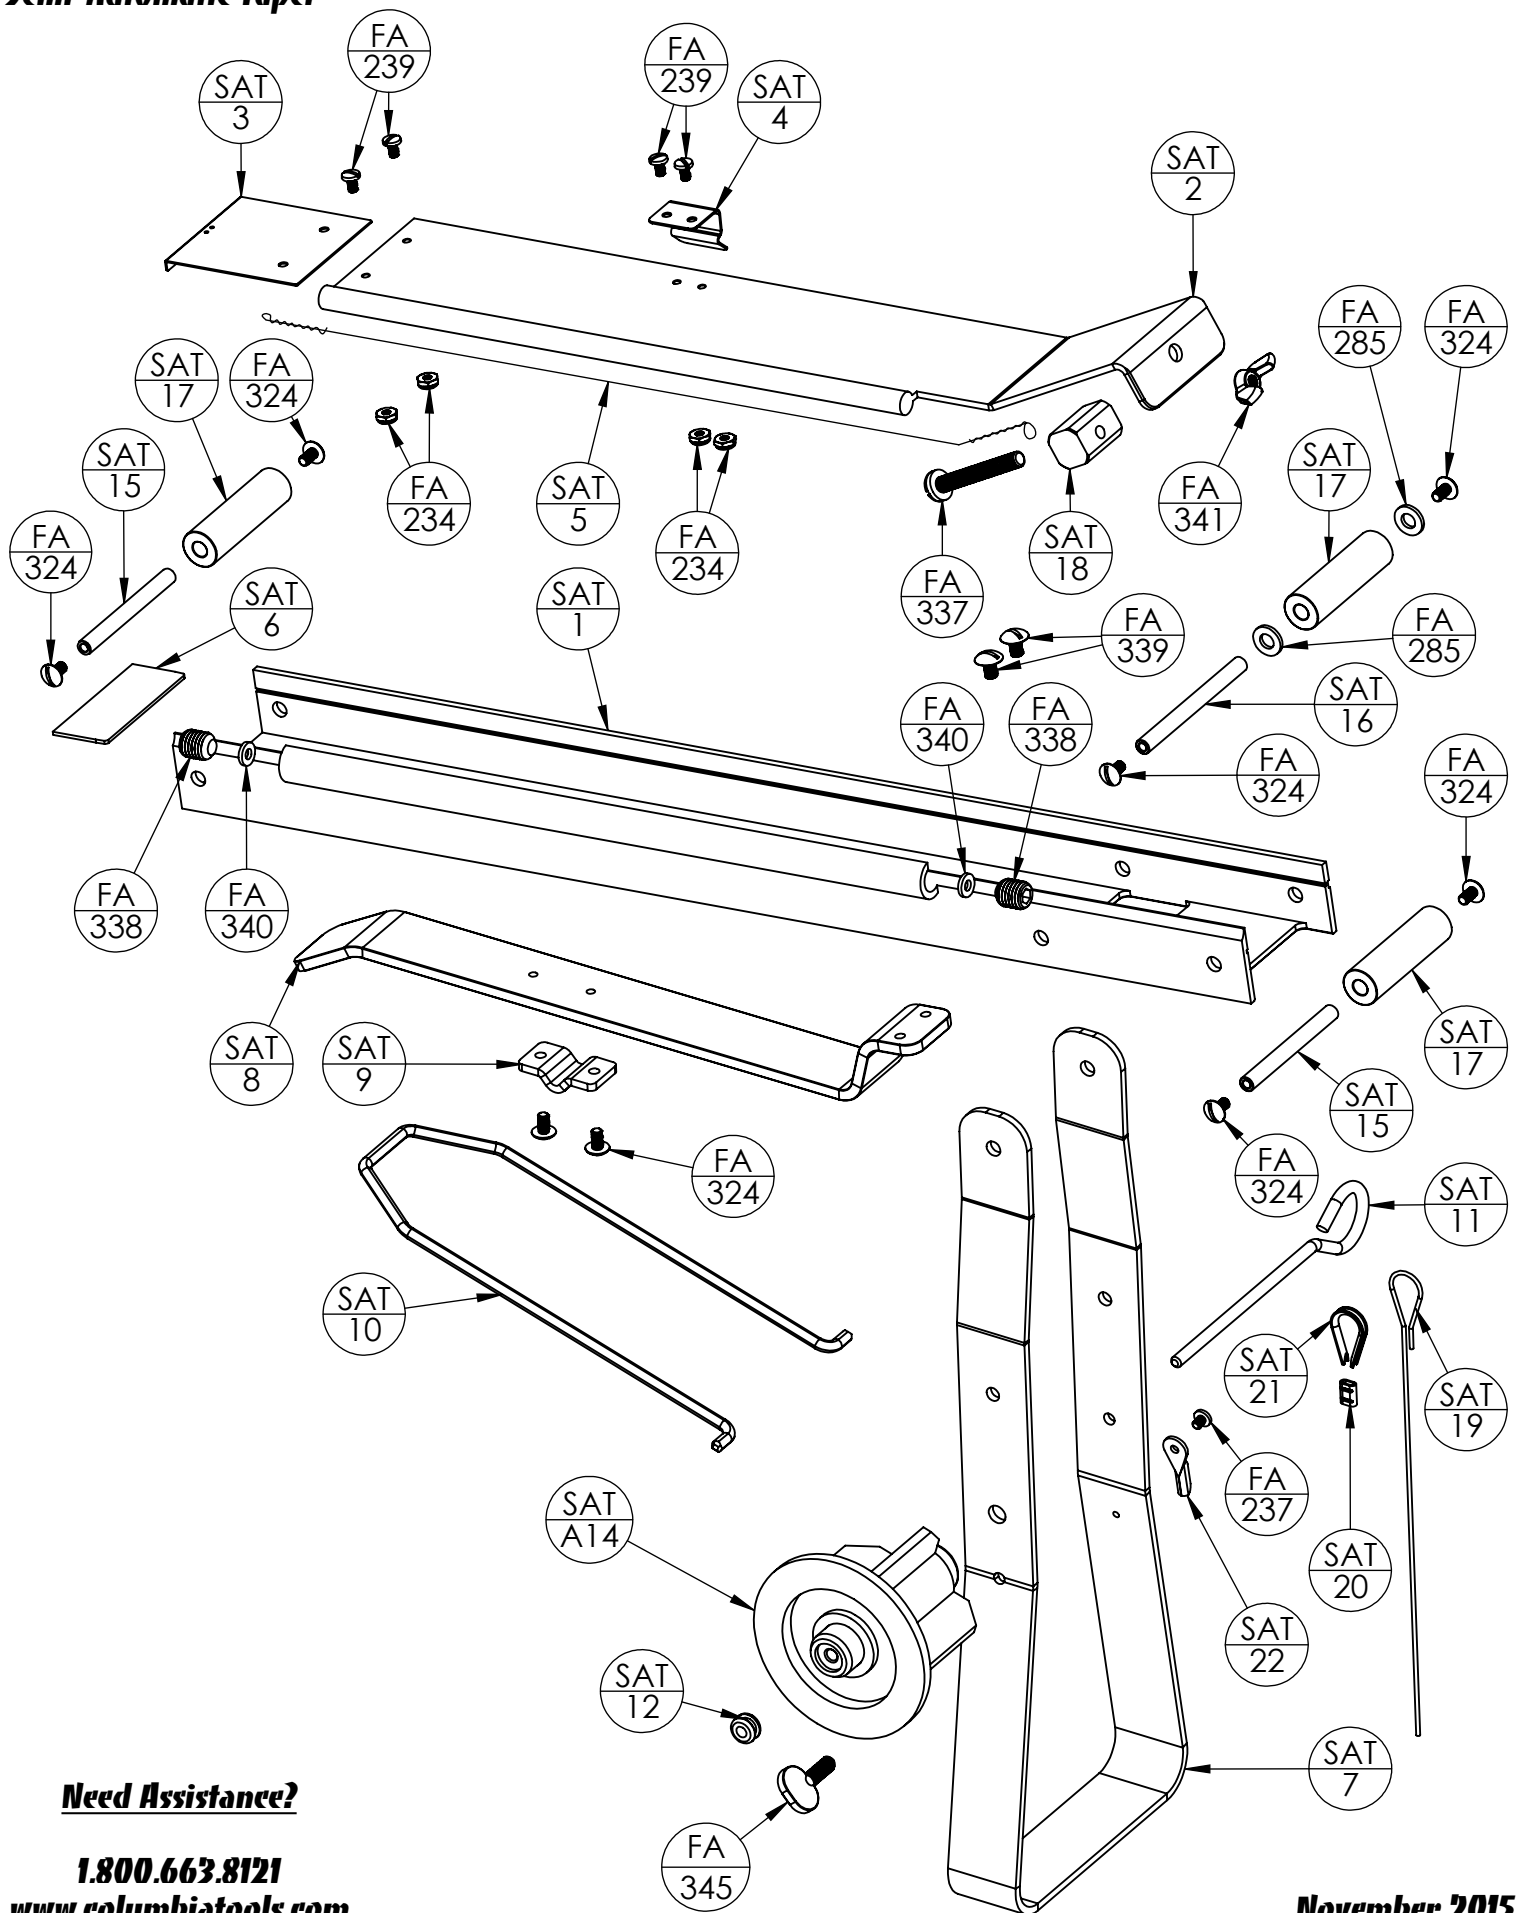

Columbia Taping Tools

Semi-Automatic Taper

Need Assistance?

1.800.663.8121
www.columbiatools.com

November 2015