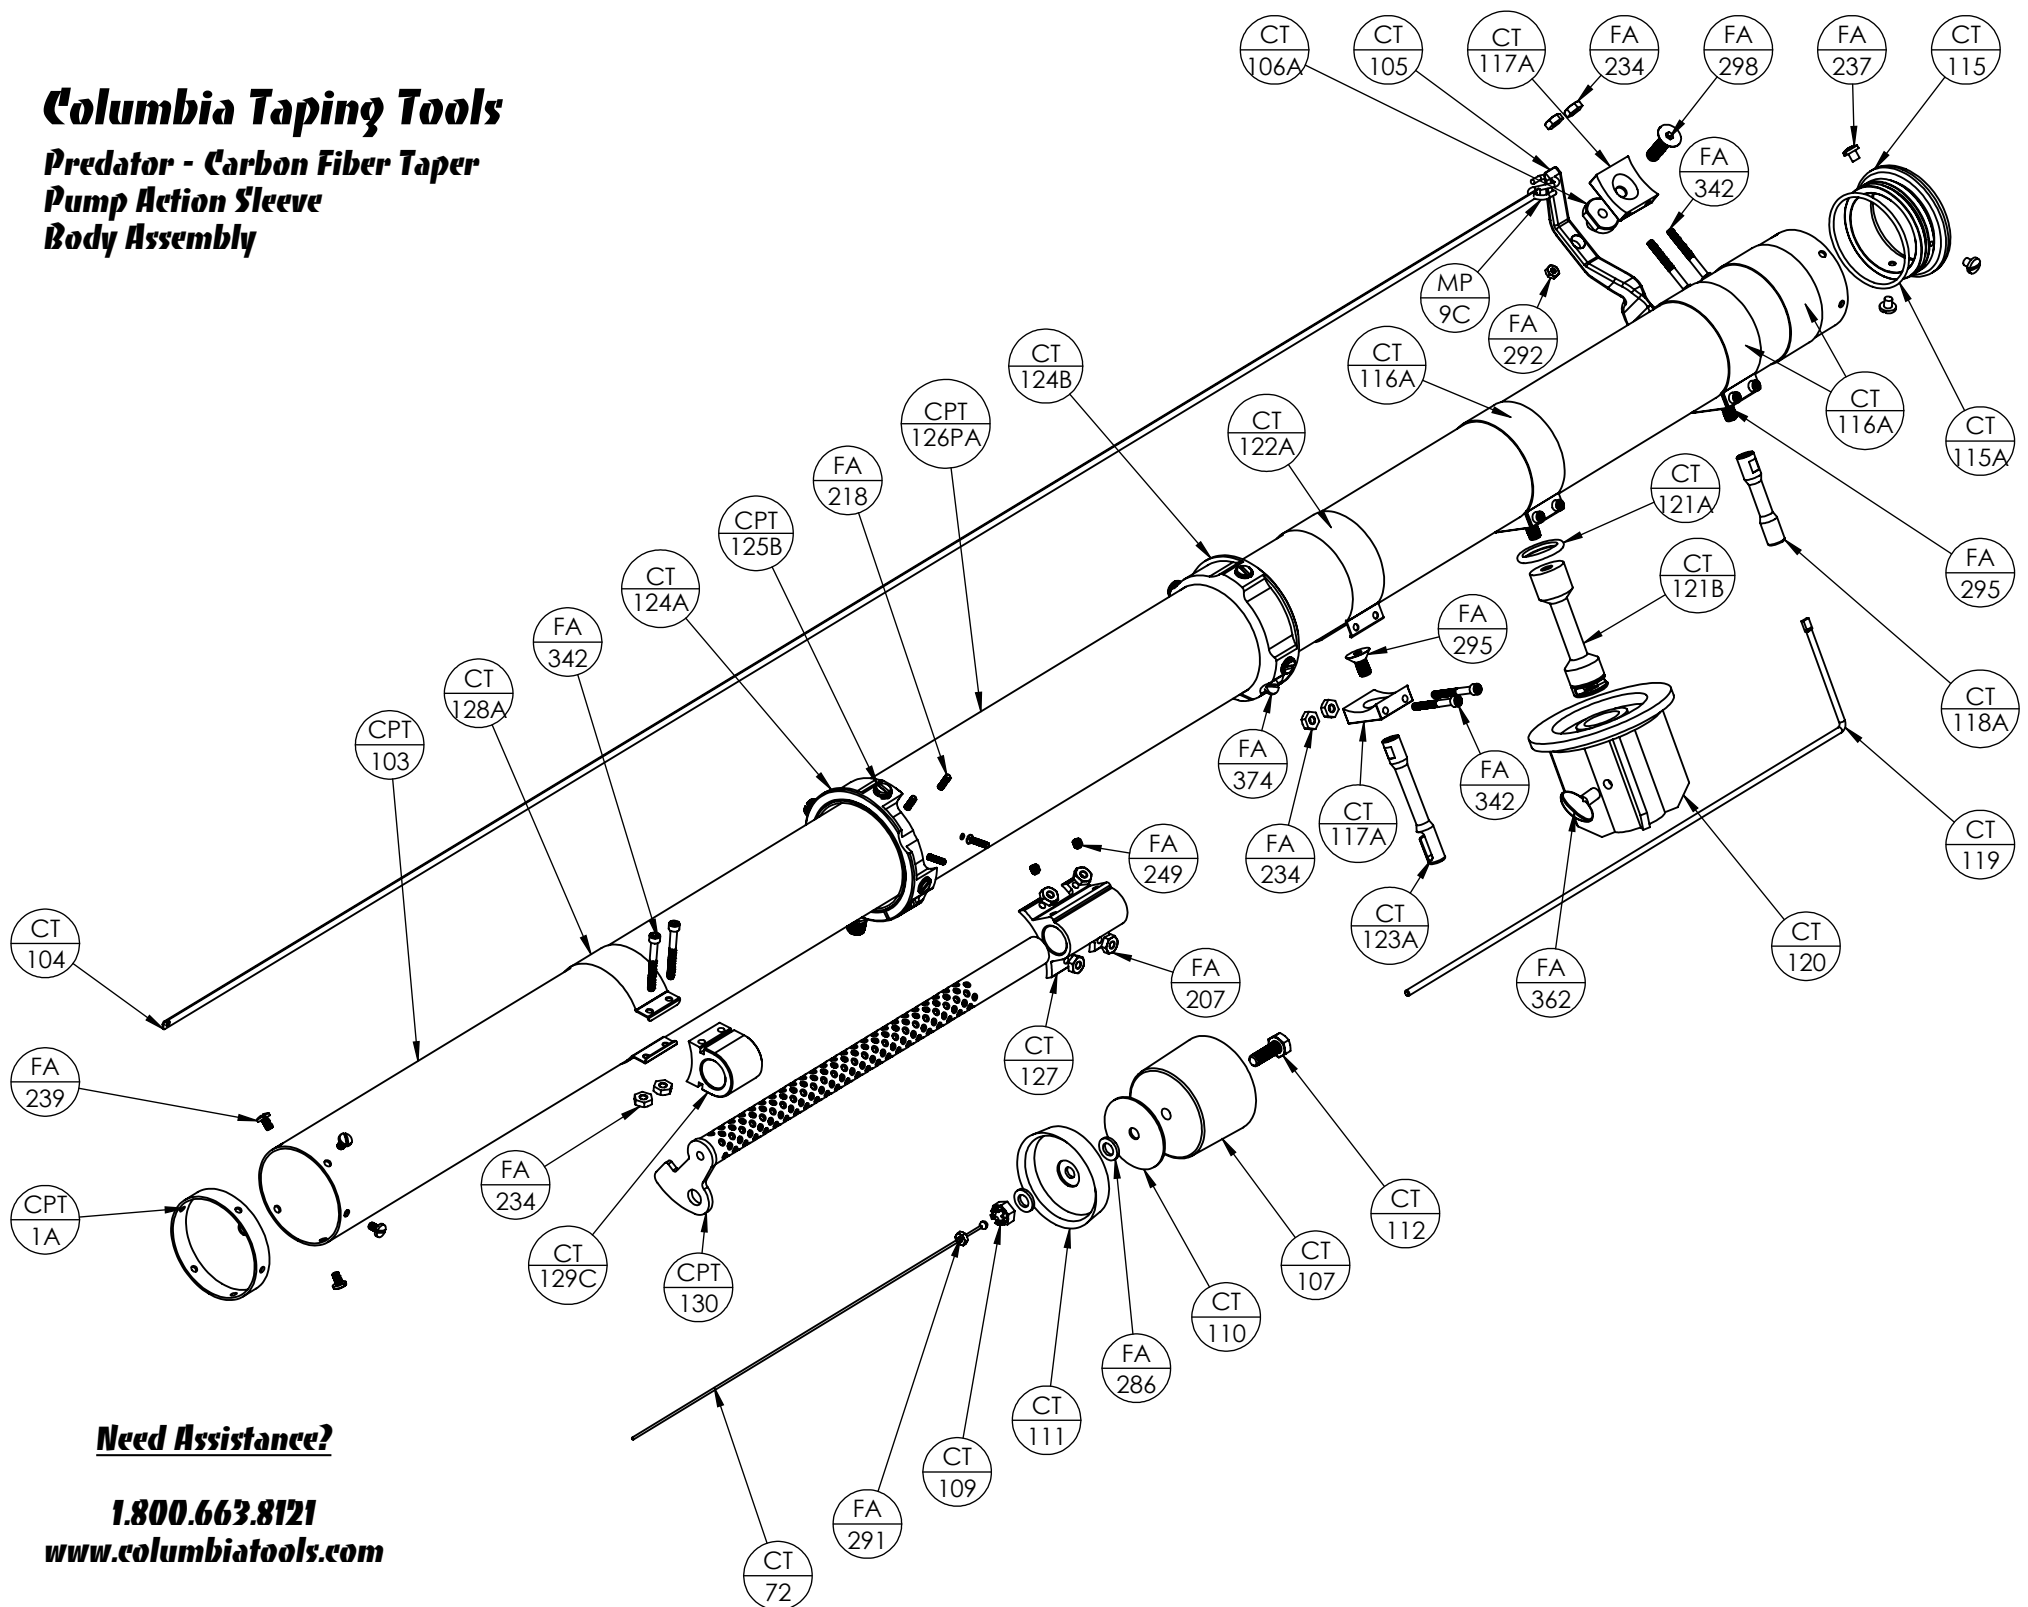

# Columbia Taping Tools

## Predator - Carbon Fiber Taper Pump Action Sleeve Body Assembly

**Need Assistance?**

**1.800.663.8121**

**[www.columbiatools.com](http://www.columbiatools.com)**