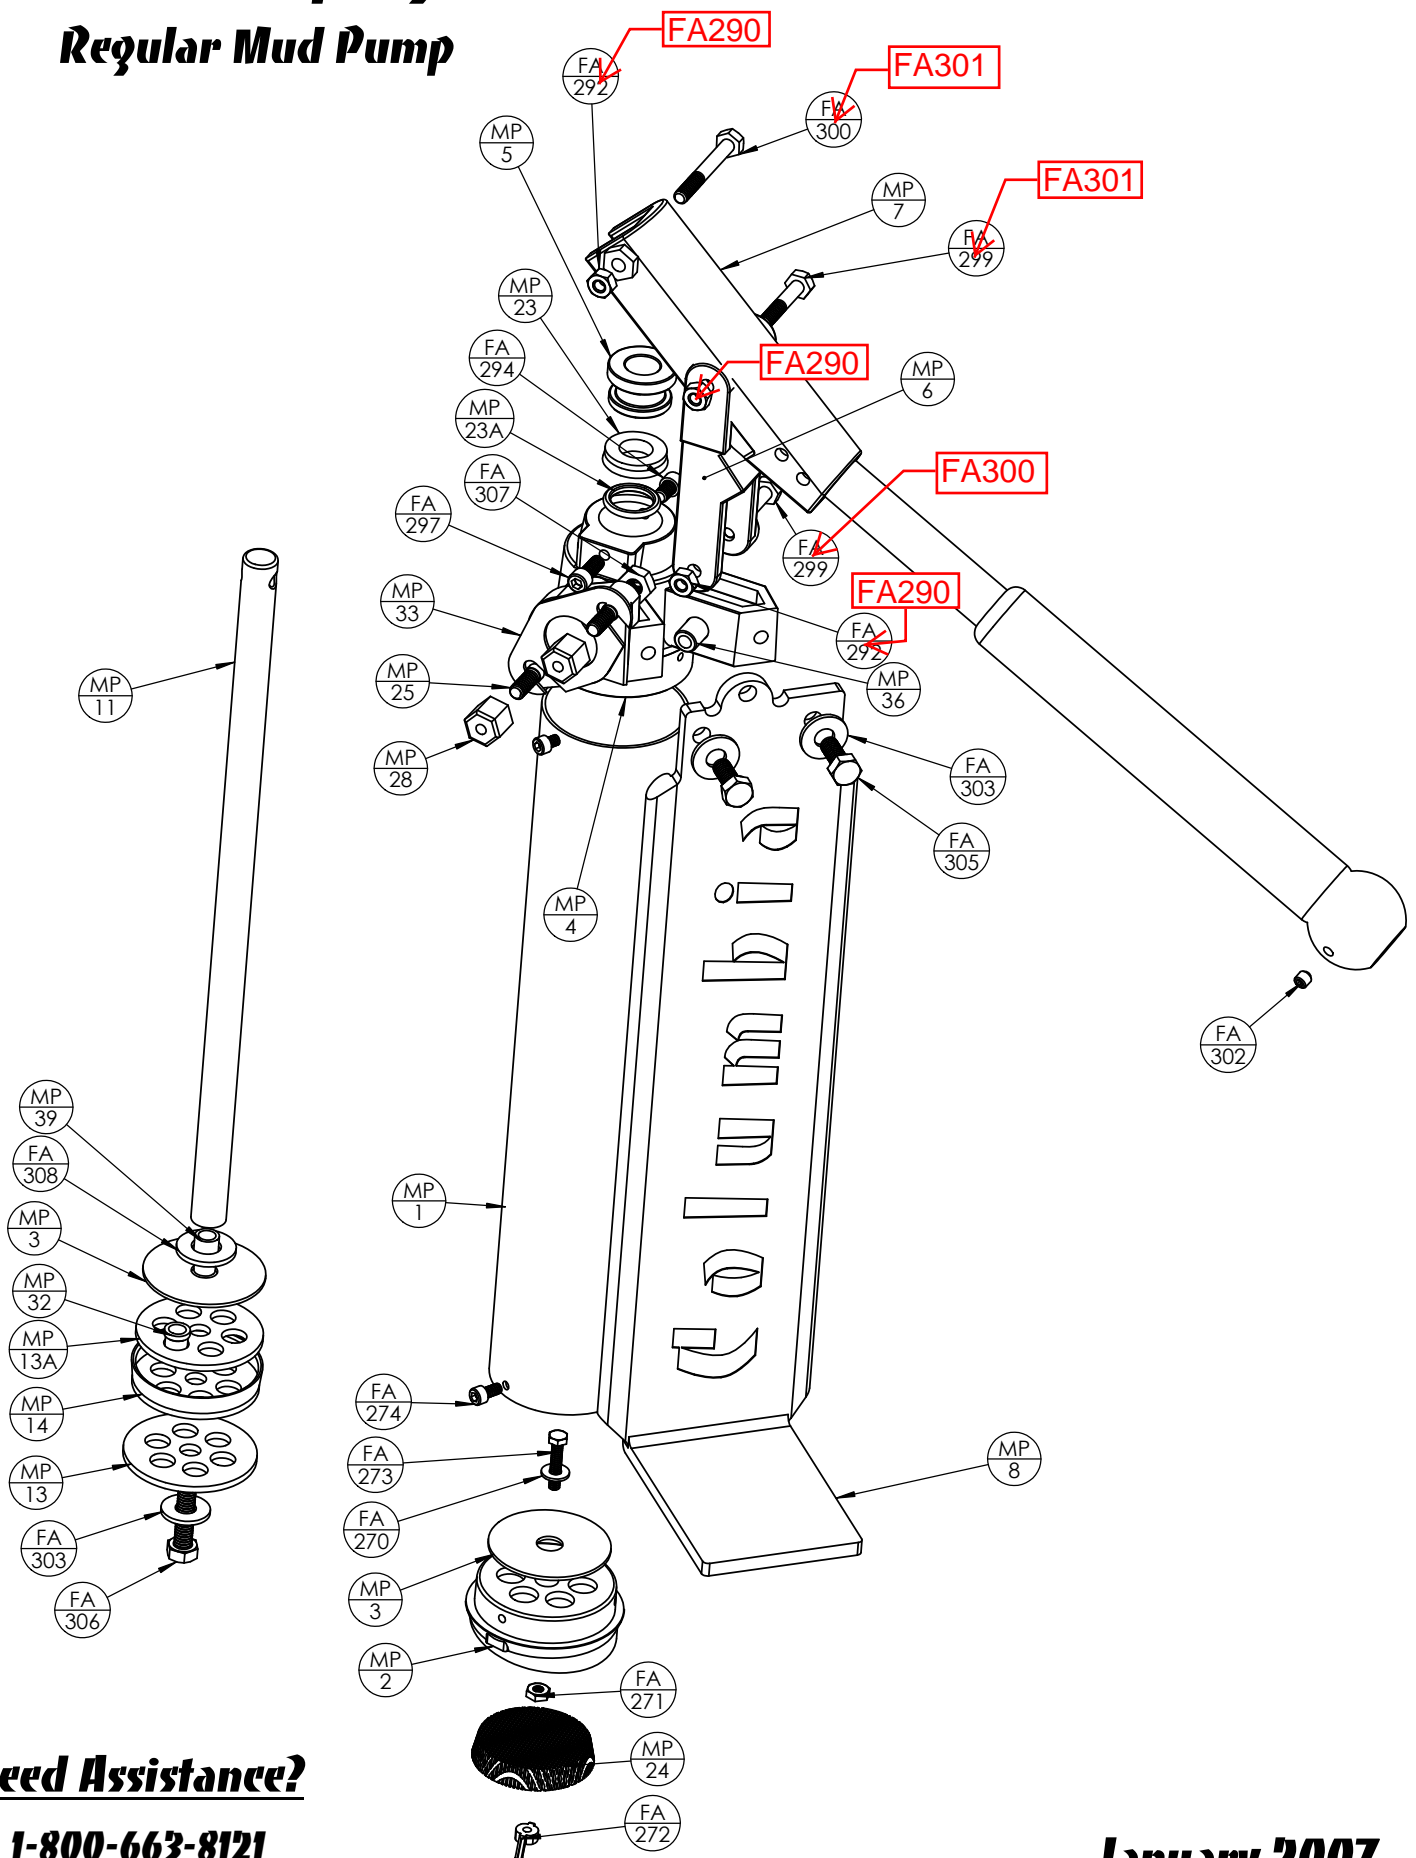

Columbia Taping Tools

Regular Mud Pump

Need Assistance?

1-800-663-8121

www.columbiatools.com

January 2007