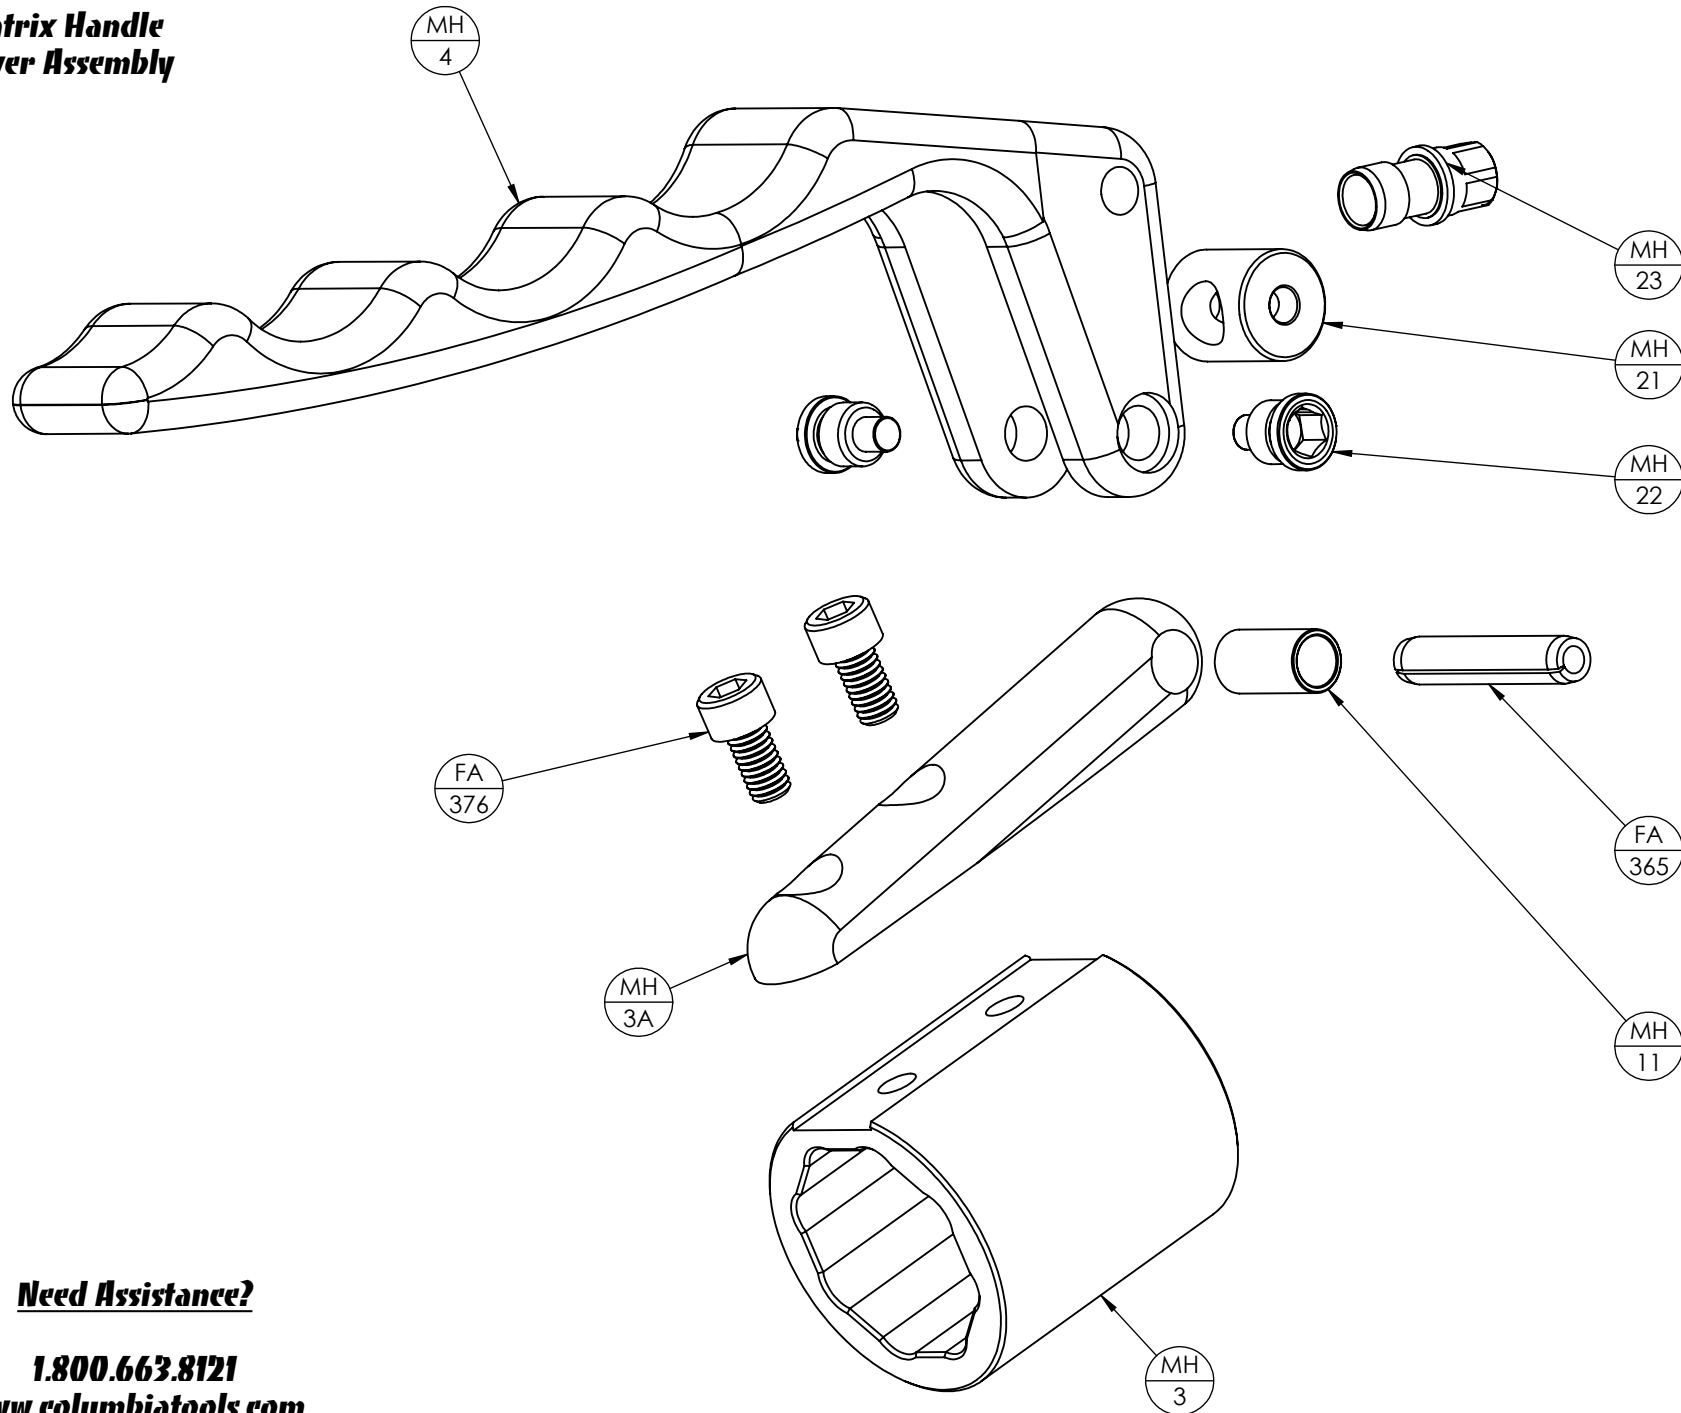

Columbia Taping Tools

Matrix Handle Lever Assembly

Need Assistance?

1.800.663.8121
www.columbiafools.com

June 2019