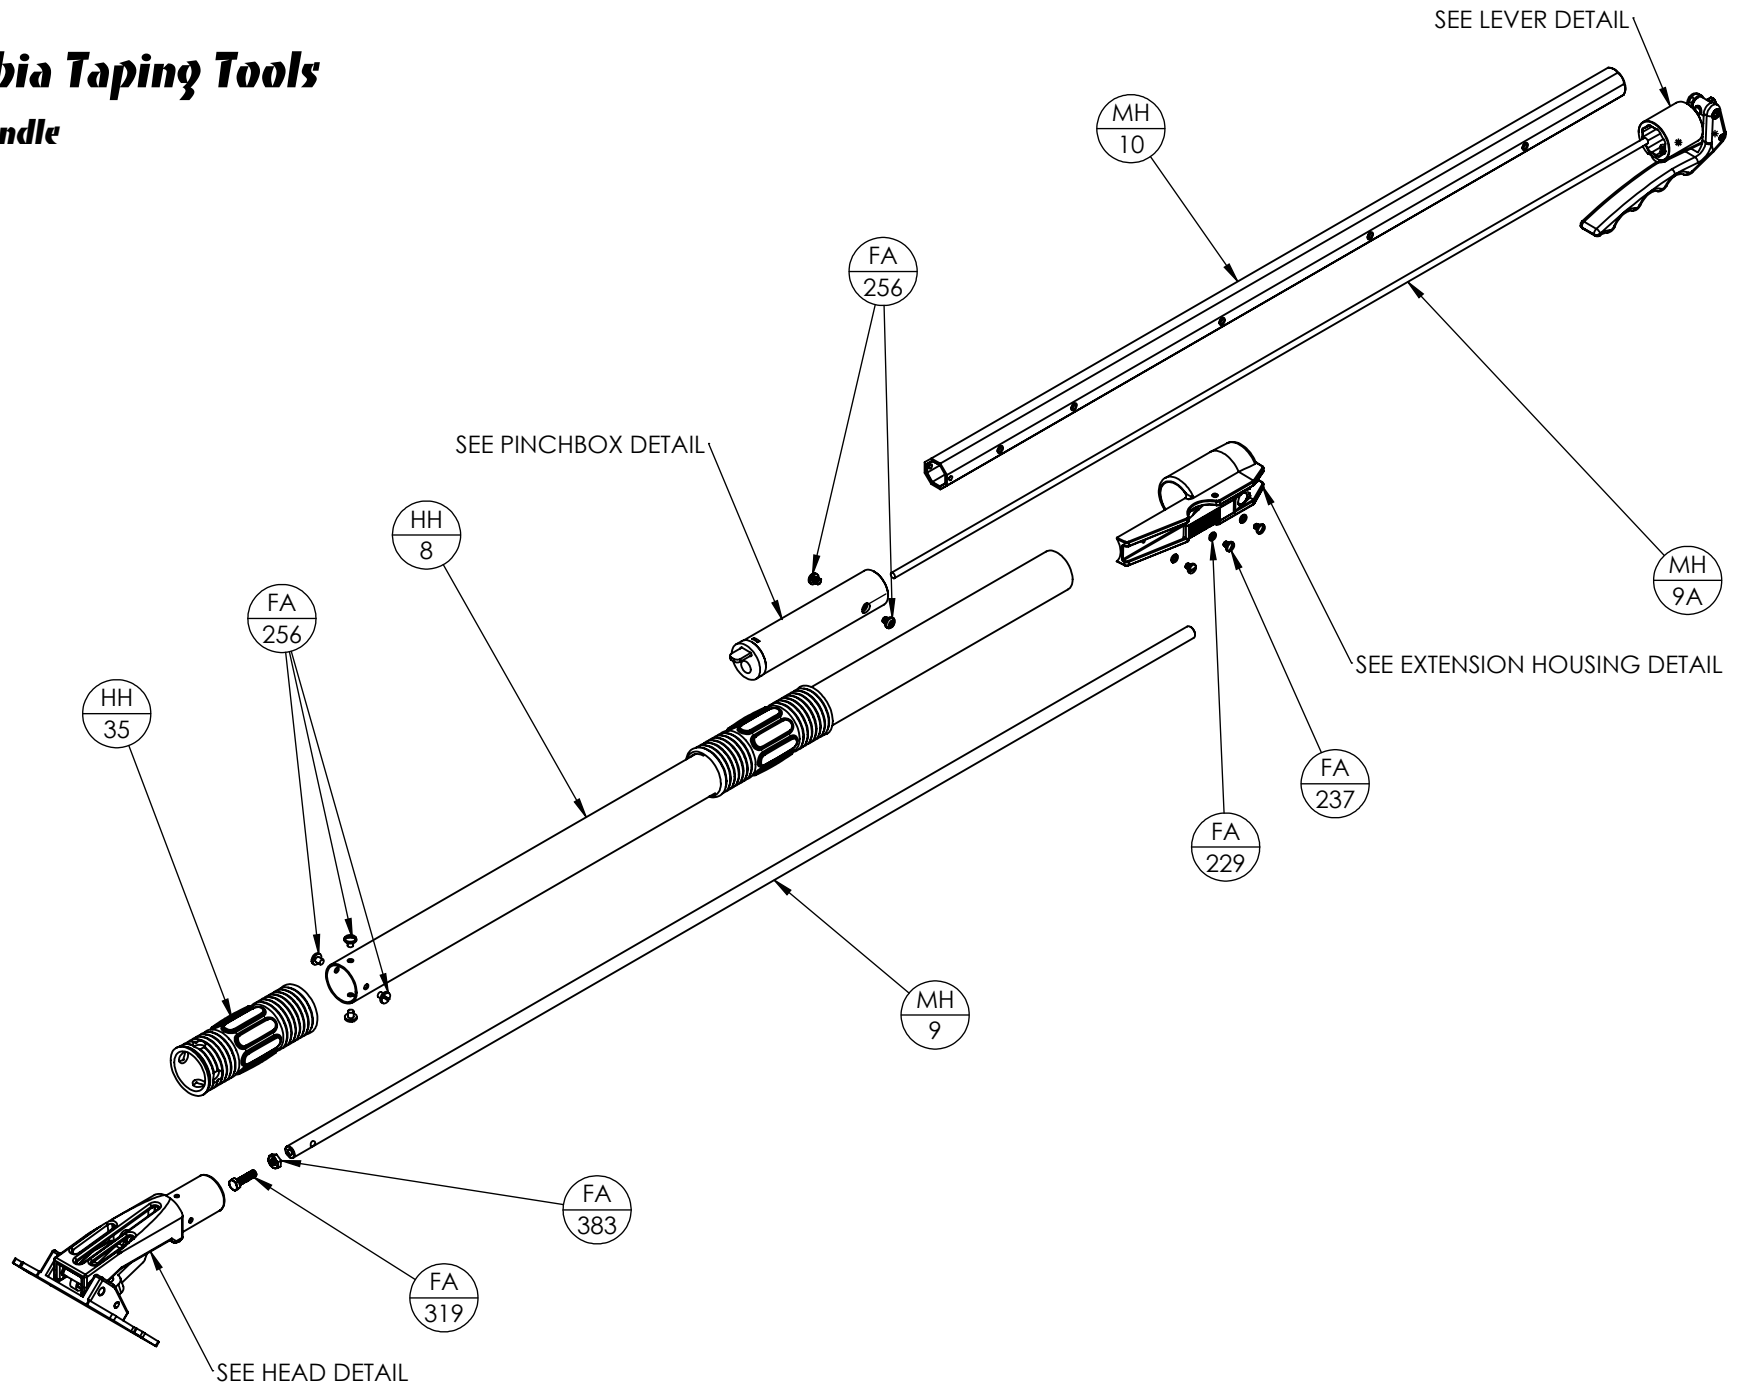

Columbia Taping Tools

Matrix Handle Assembly

Need Assistance?

1.800.663.8121
www.columbiafools.com

June 2019