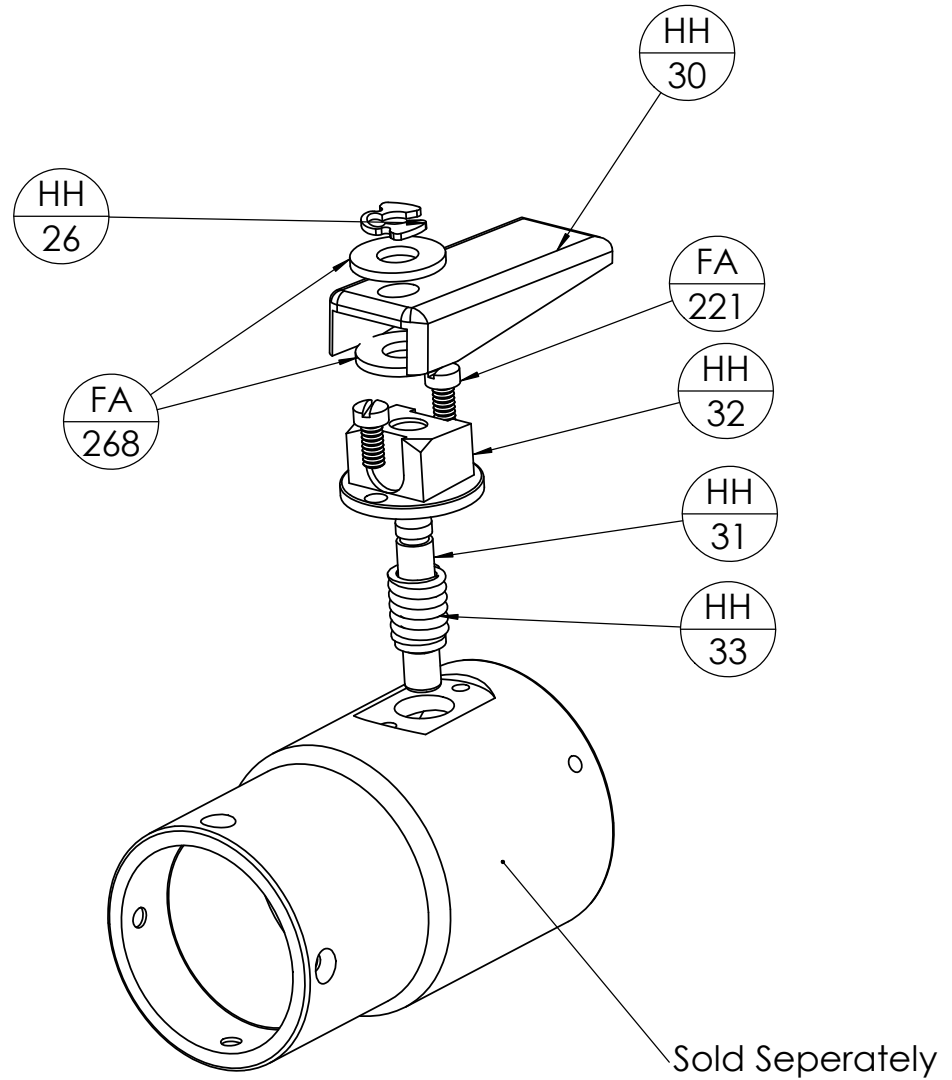

Columbia Taping tools

Hydra Reach™ HH30 Extension Trigger Sub Assembly

Need Assistance?

1-800-663-8121
www.columbiatools.com

January 2007