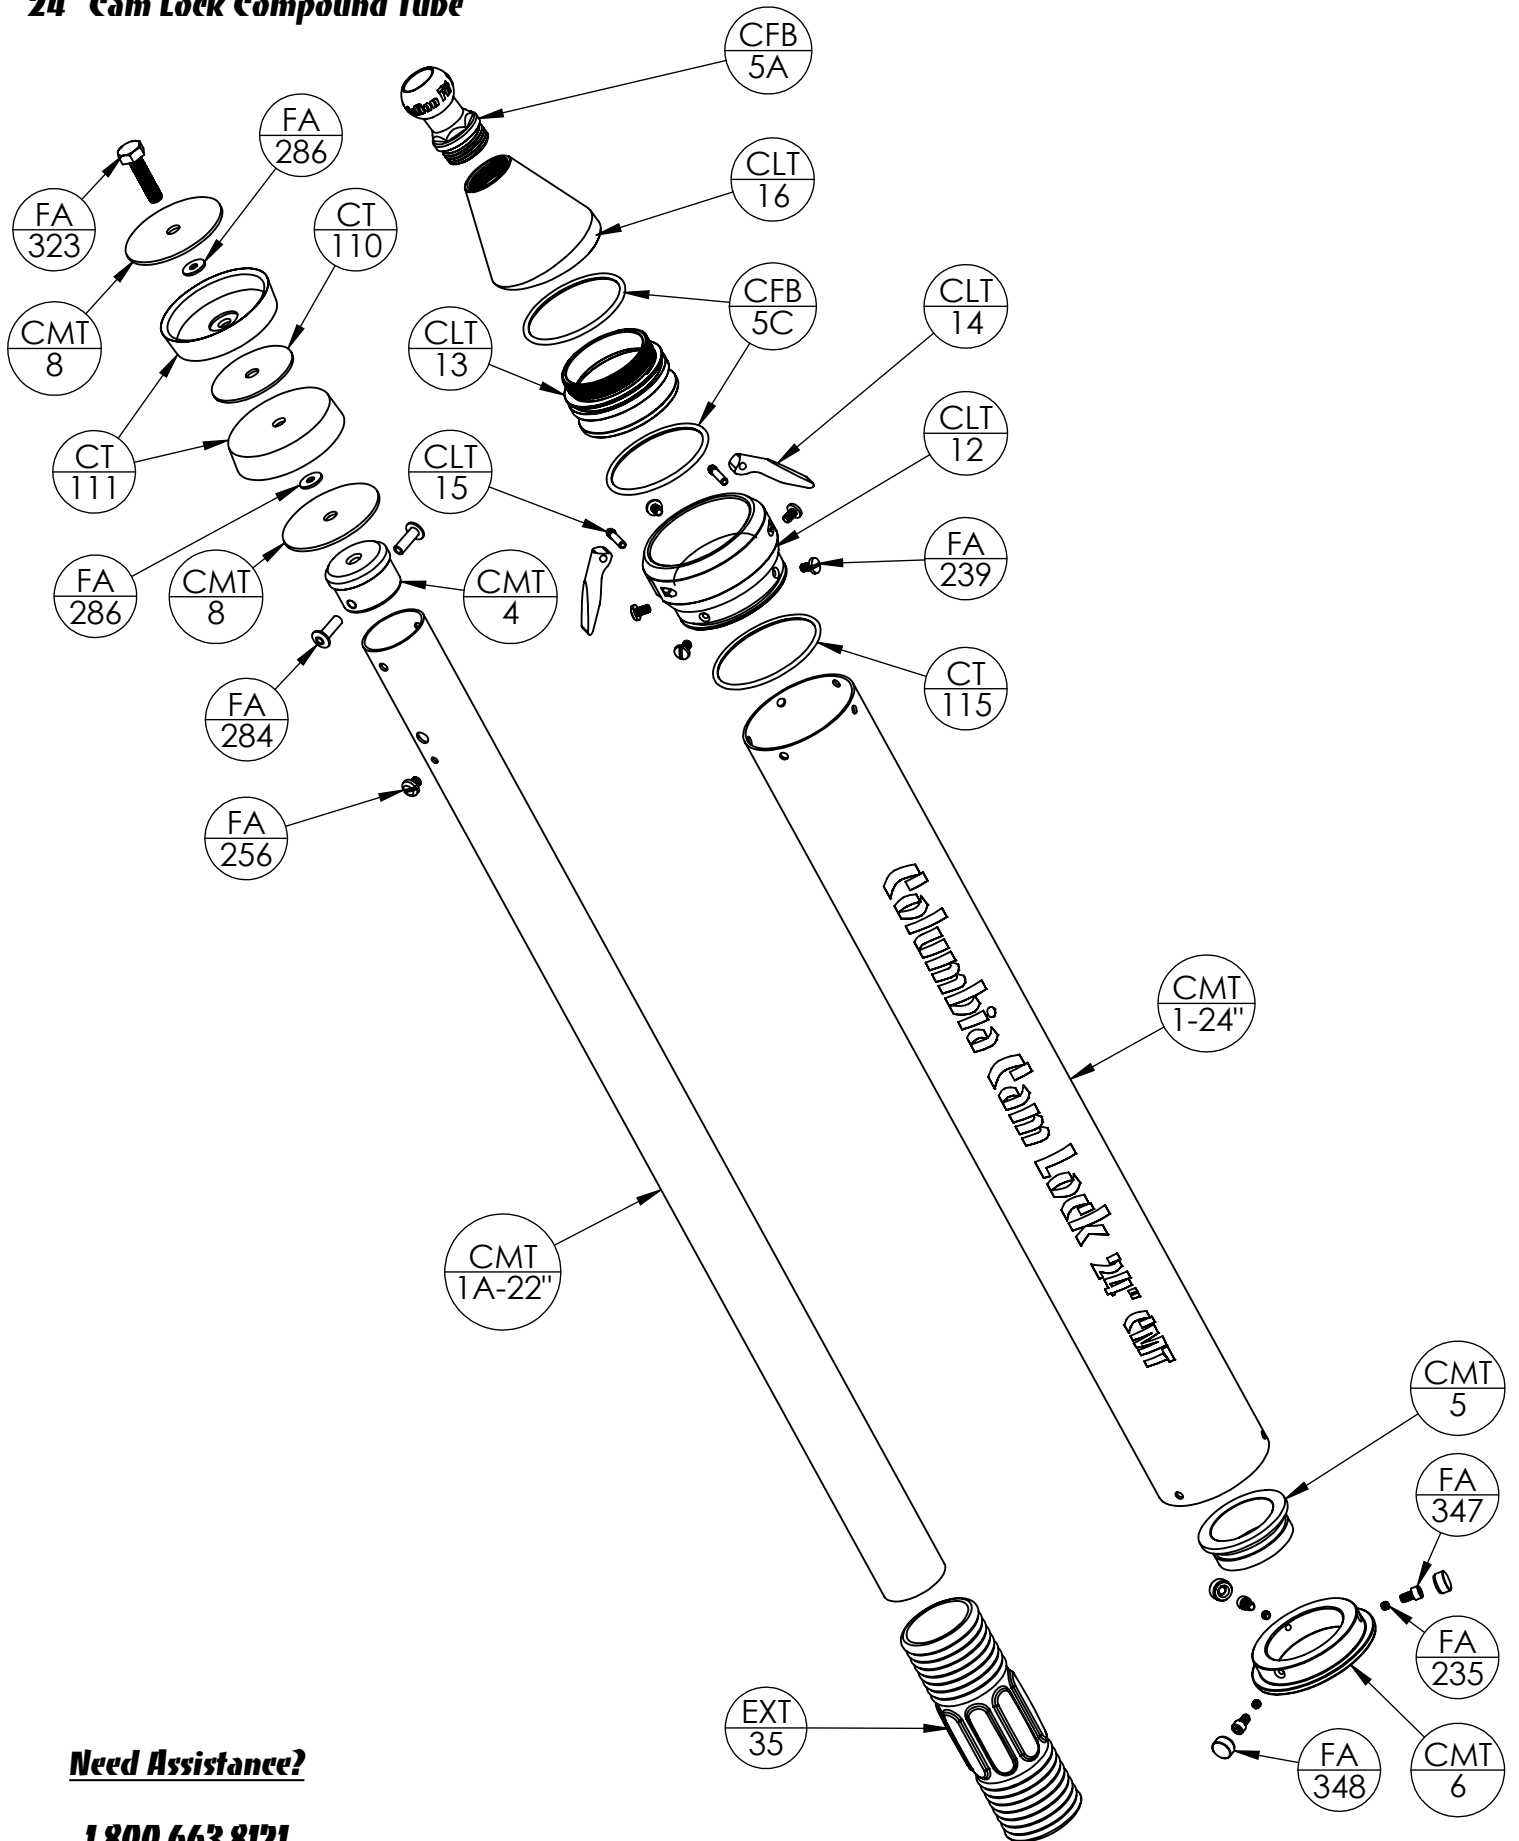

Columbia Taping Tools

24" Cam Lock Compound Tube

Need Assistance?

1.800.663.8121

www.columbiatools.com

November 2019