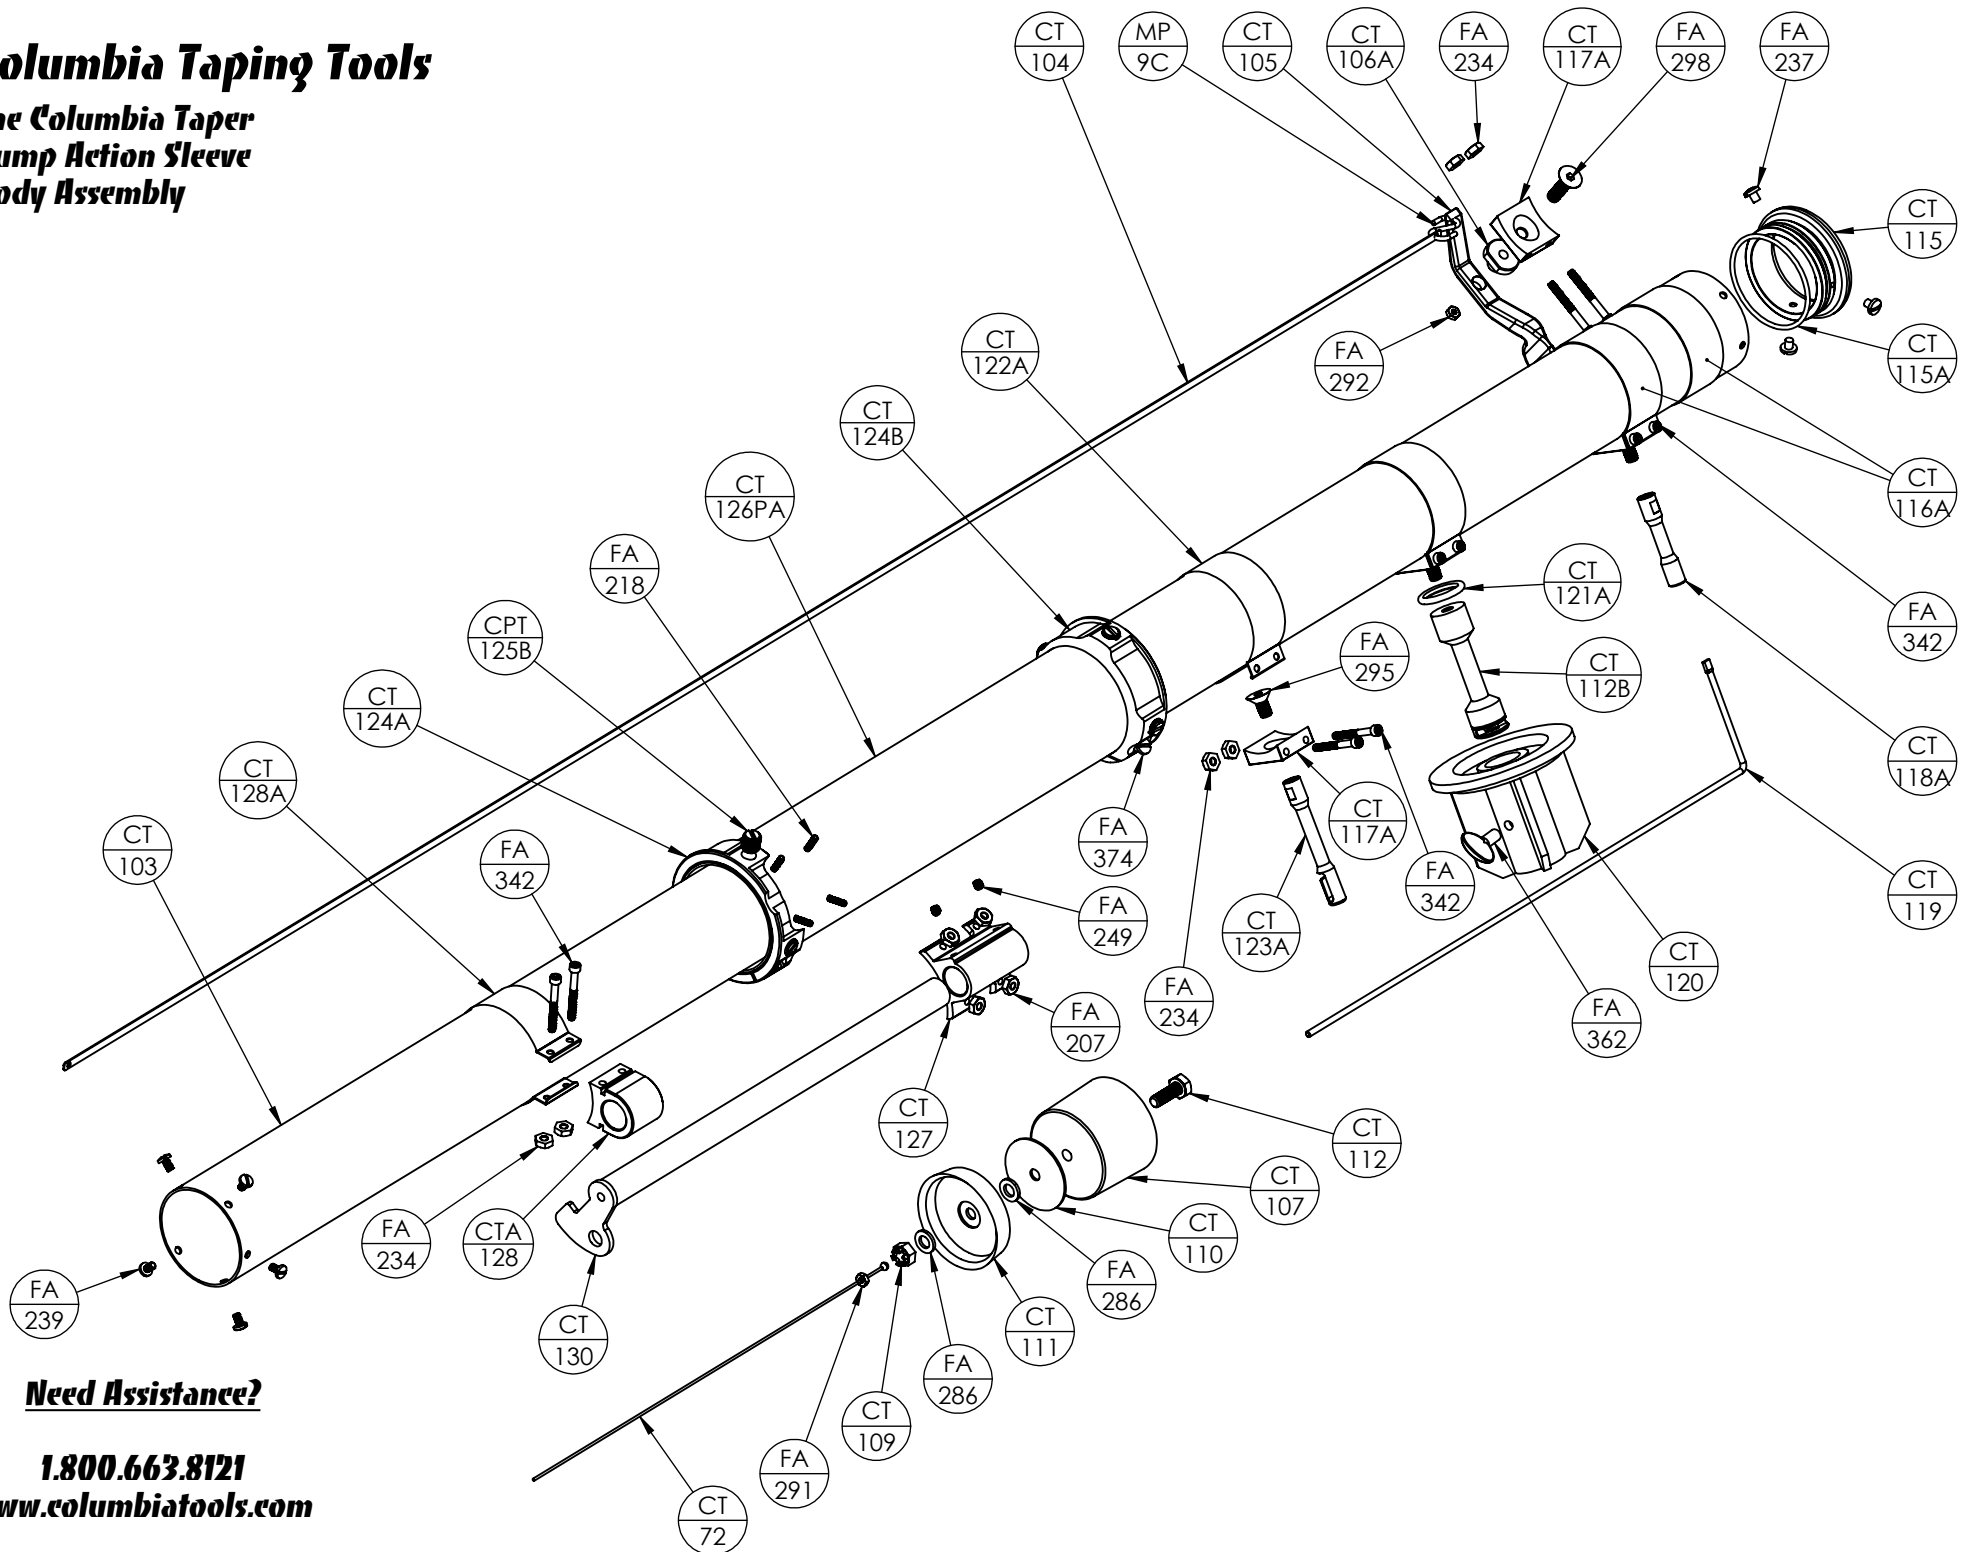

Columbia Taping Tools

The Columbia Taper Pump Action Sleeve Body Assembly

Need Assistance?

1.800.663.8121

www.columbiatools.com