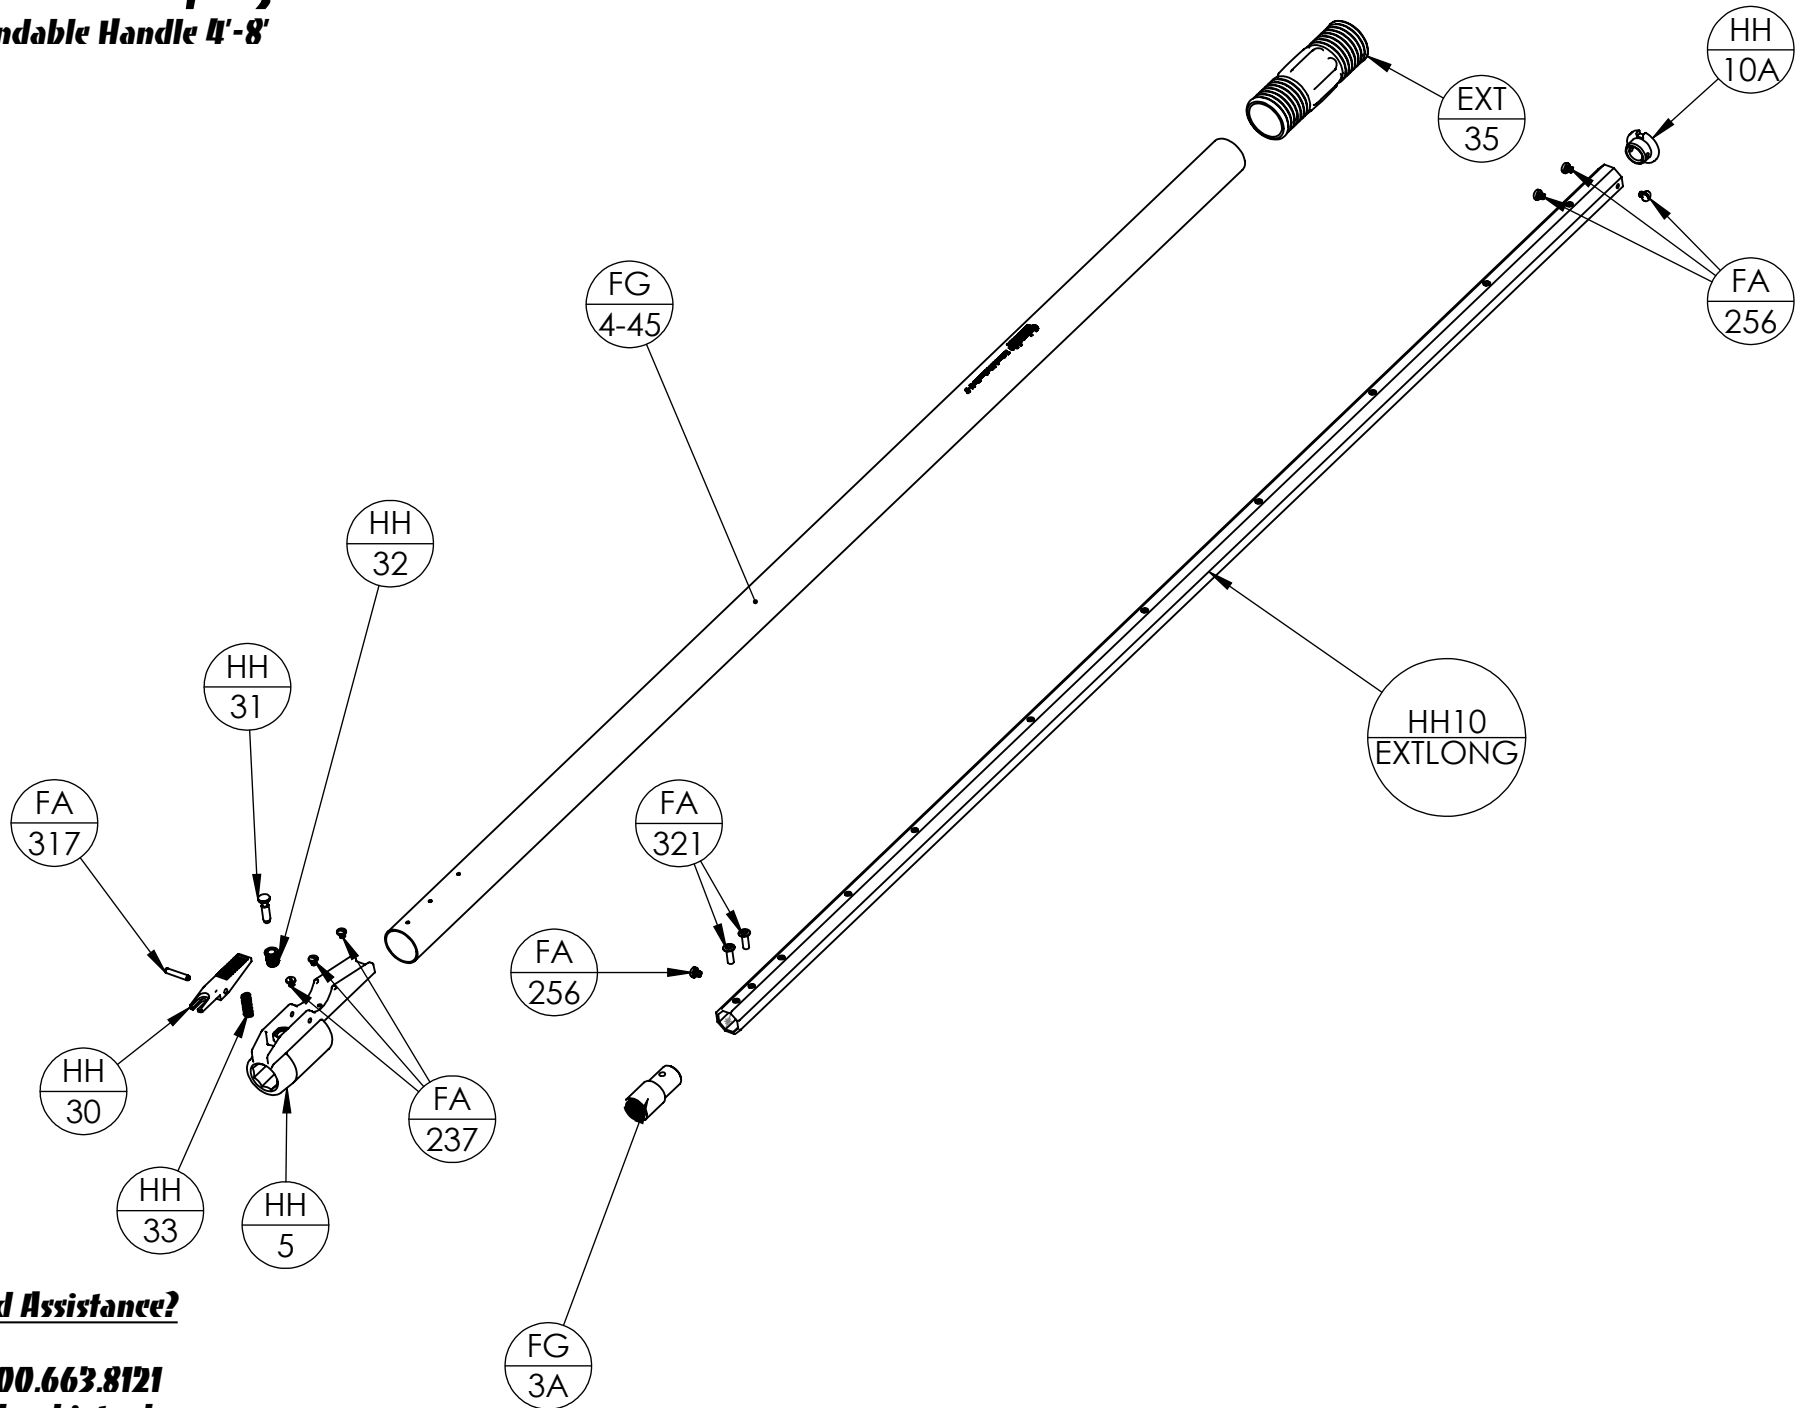

Columbia Taping Tools

Extendable Handle 4'-8'

Need Assistance?

1.800.663.8121

www.columbiafools.com

June 2017