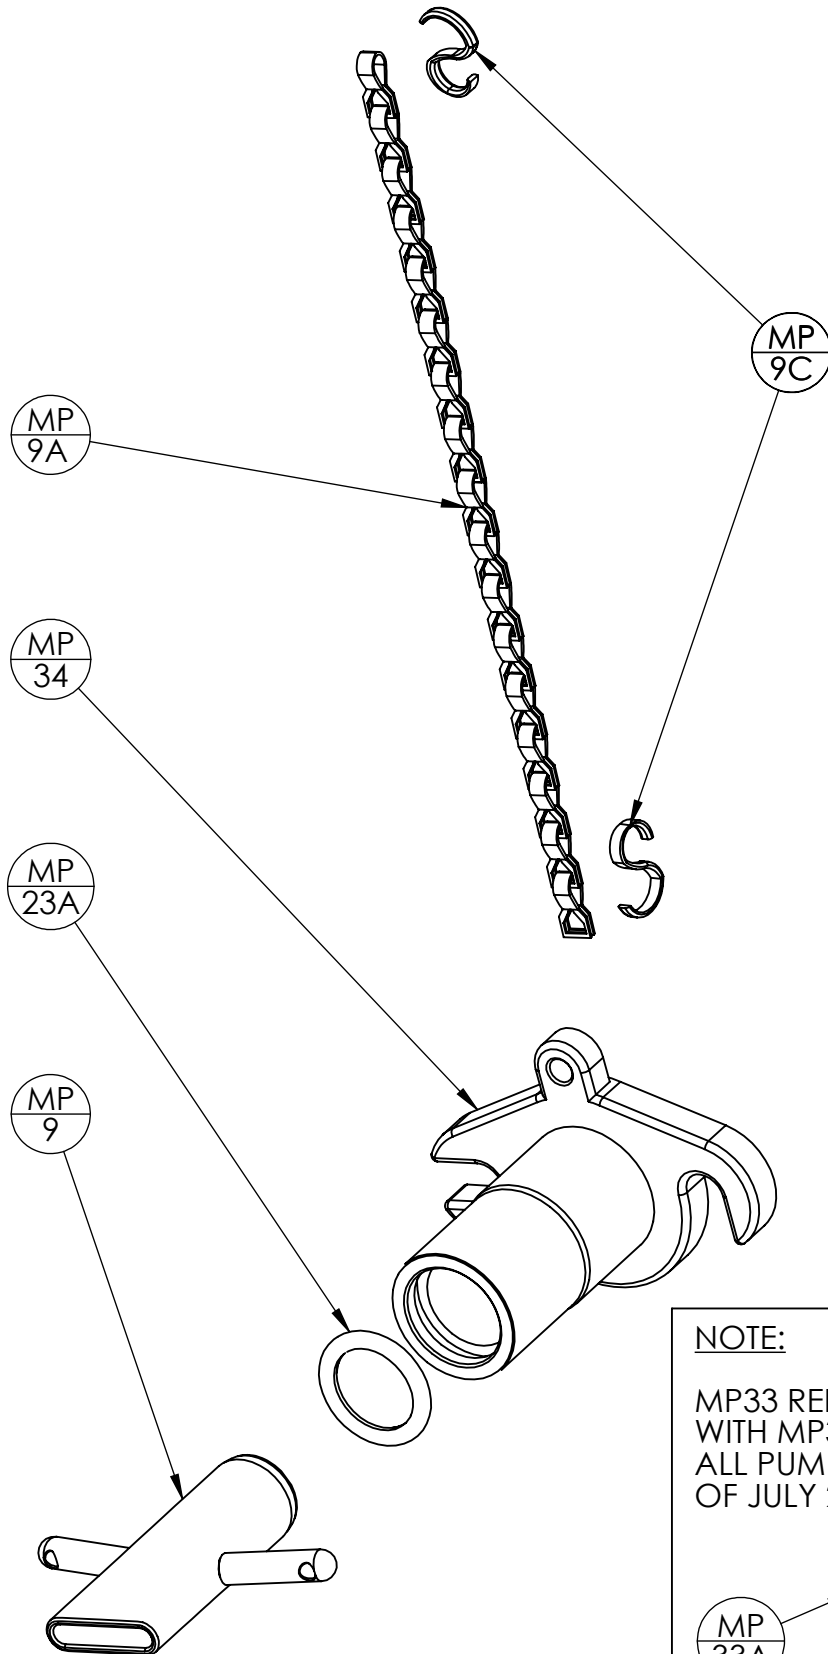

# Columbia Taping Tools

## Box Filler Adaptor

**NOTE:**

MP33 REPLACED  
WITH MP33A ON  
ALL PUMPS AS  
OF JULY 2019

**Need Assistance?**

**1.800.663.8121**  
**www.columbiafools.com**

**July 2019**