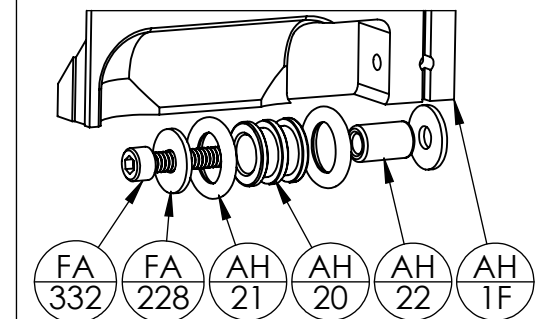

## 3" Angle Head

Spring Reduction Option For 3.5" Angle Head

Wheel Option For All Sizes

**Need Assistance?**

**1.800.663.8121**

**[www.columbiatools.com](http://www.columbiatools.com)**

**June 2015**