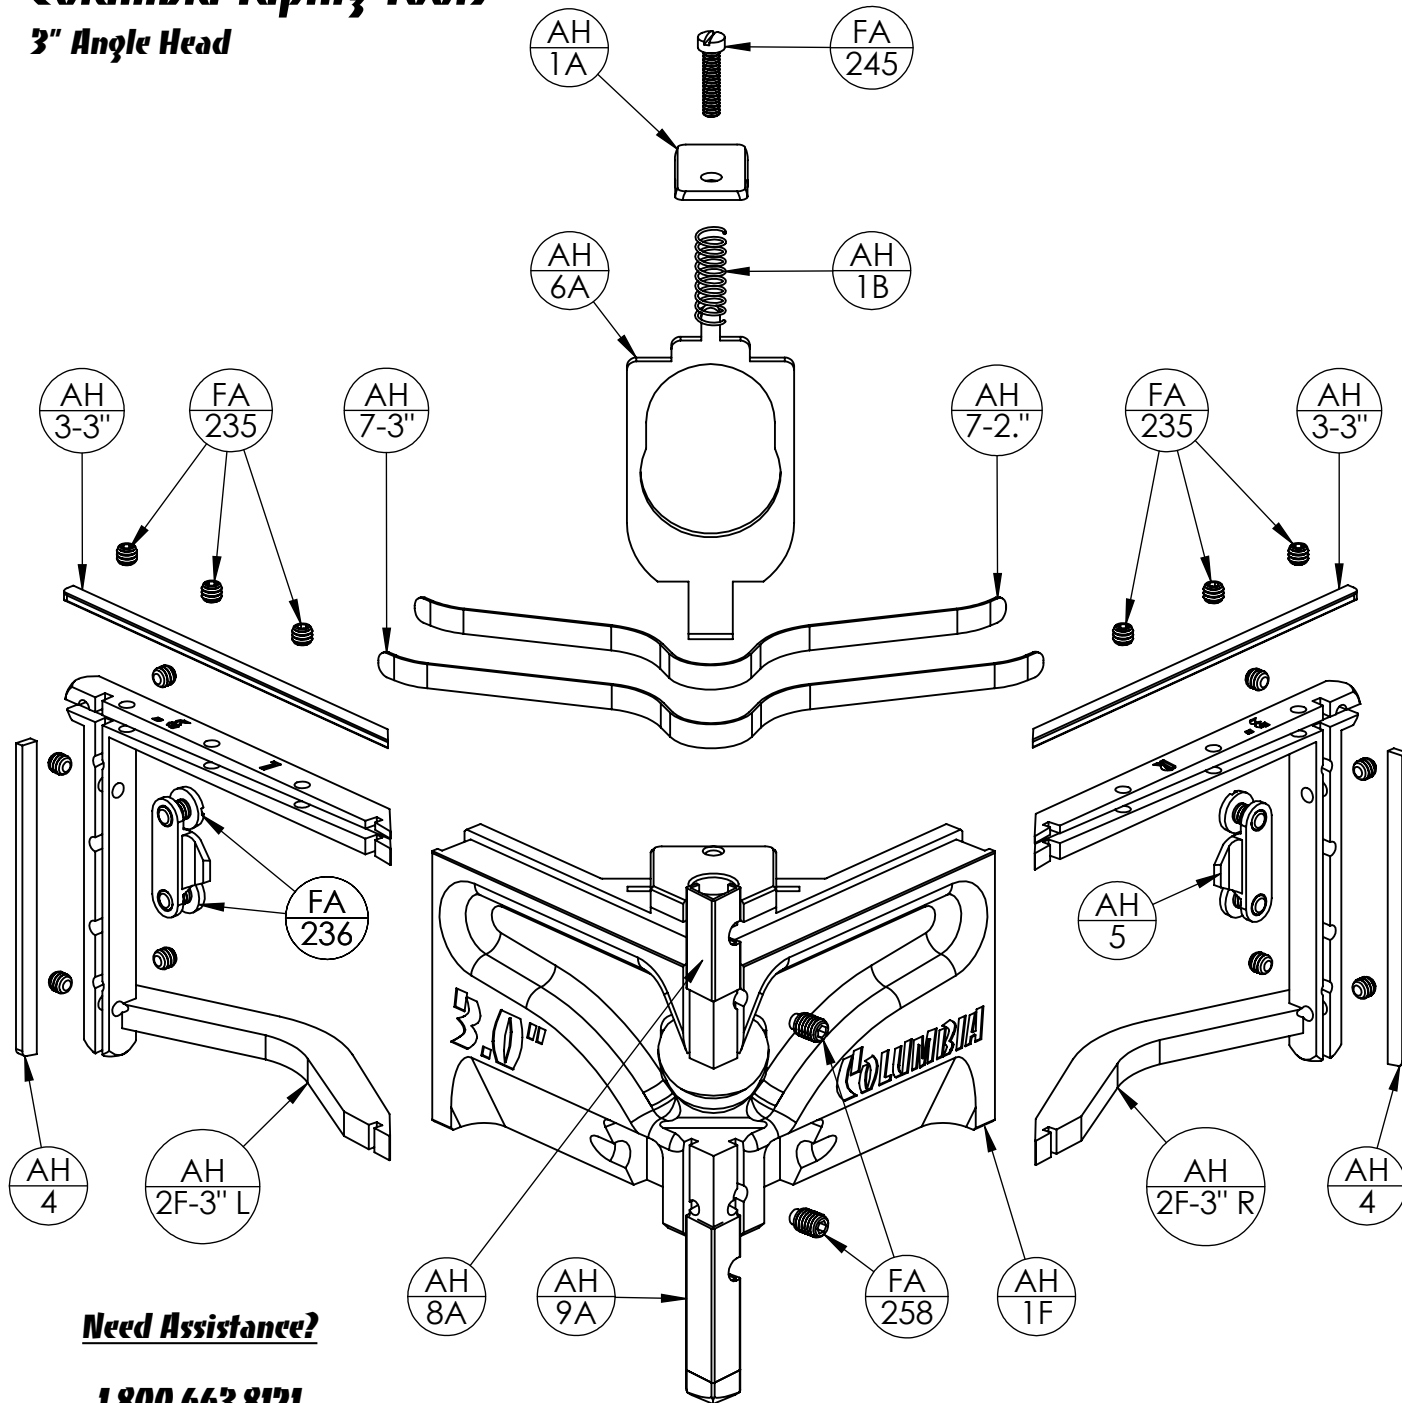

# Columbia Taping Tools

## 3" Angle Head

Spring Reduction Option For 3.5" Angle Head

Wheel Option For All Sizes

**Need Assistance?**

**1.800.663.8121**

**[www.columbiatools.com](http://www.columbiatools.com)**

**June 2015**