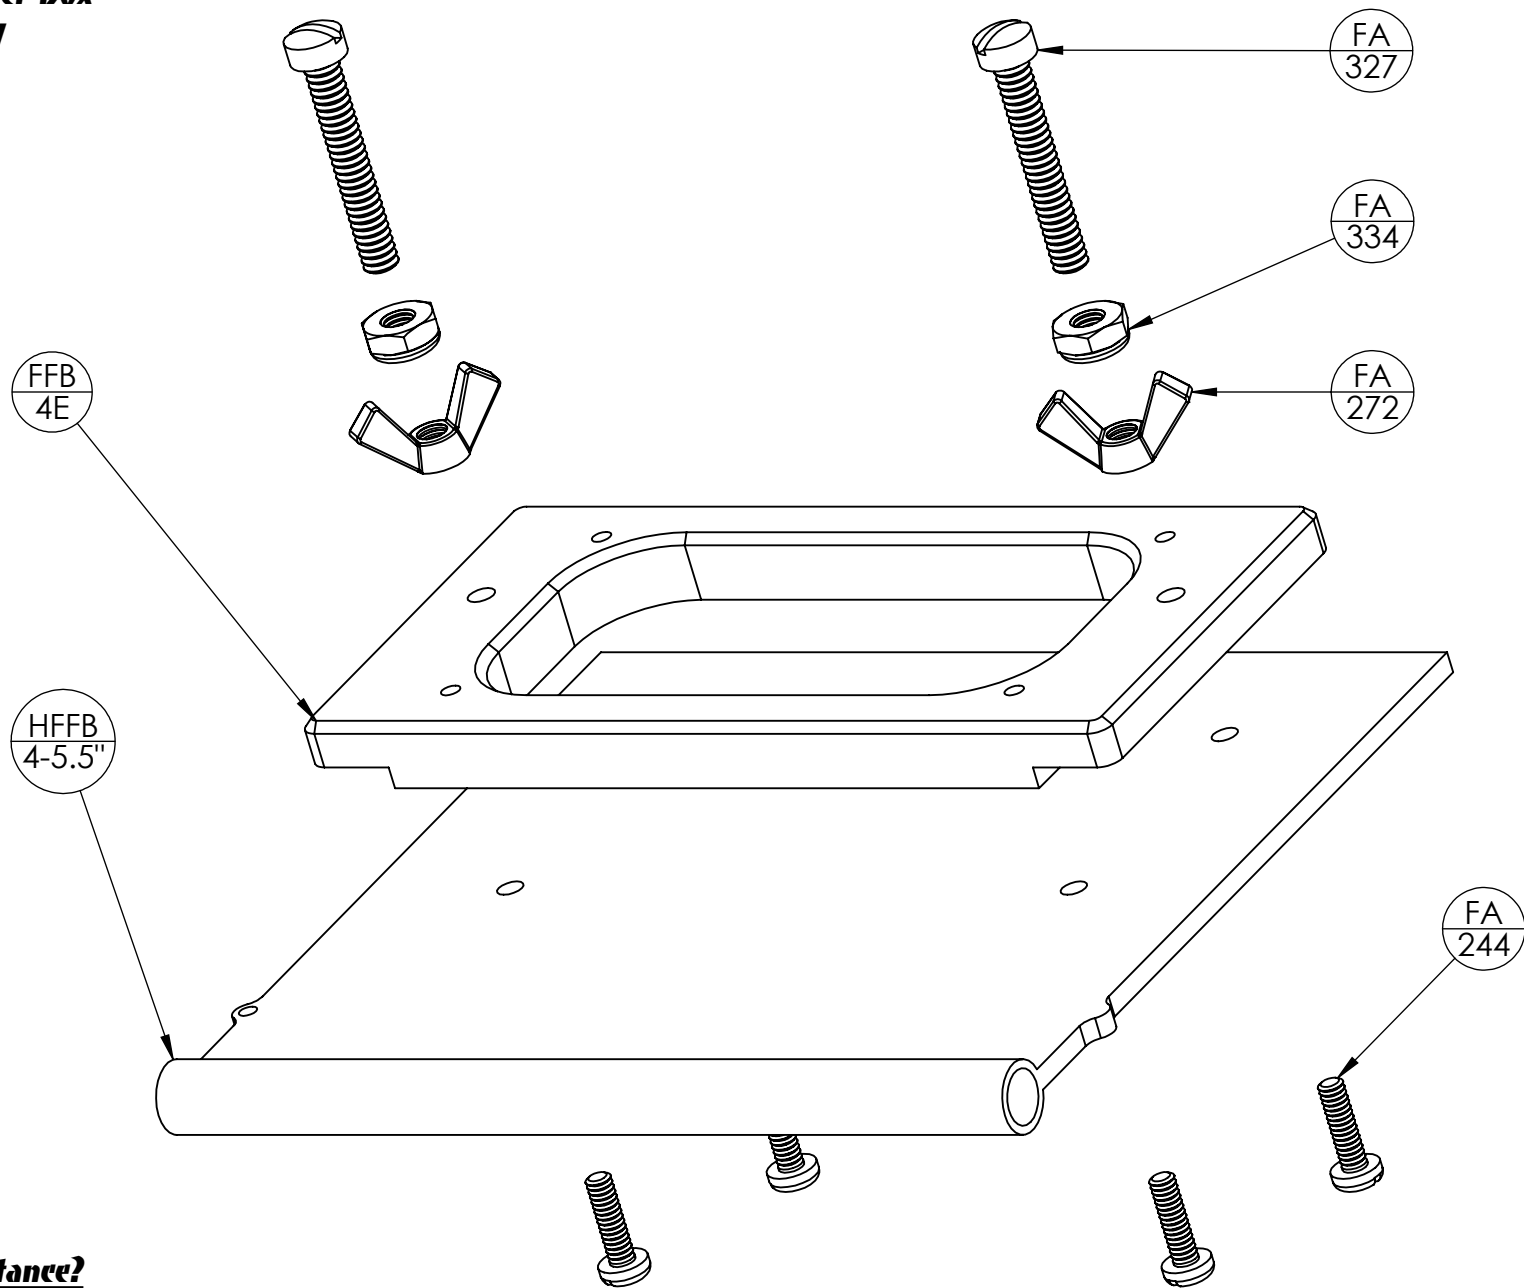

# Columbia Taping Tools

## 5.5" Flat Finisher Box Door Assembly

**Need Assistance?**

**1.800.663.8121**  
**www.columbiatools.com**

**June 2015**