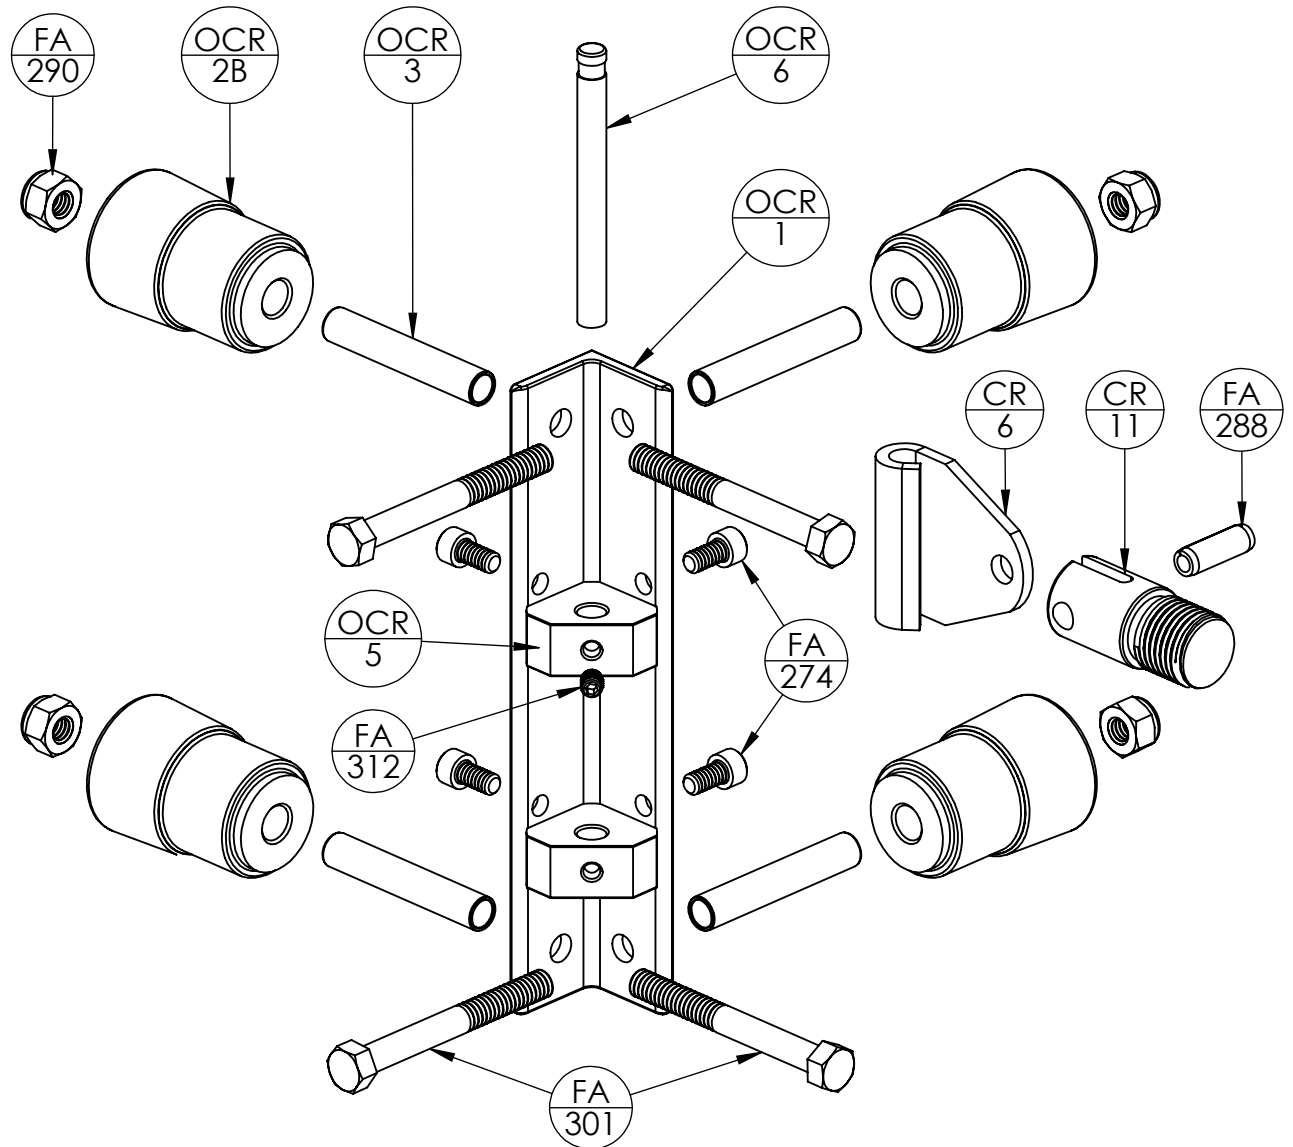

Columbia Taping Tools

Outside Bead Corner Rollers

Need Assistance?

1.800.663.8121
www.columbiatools.com

February 2016