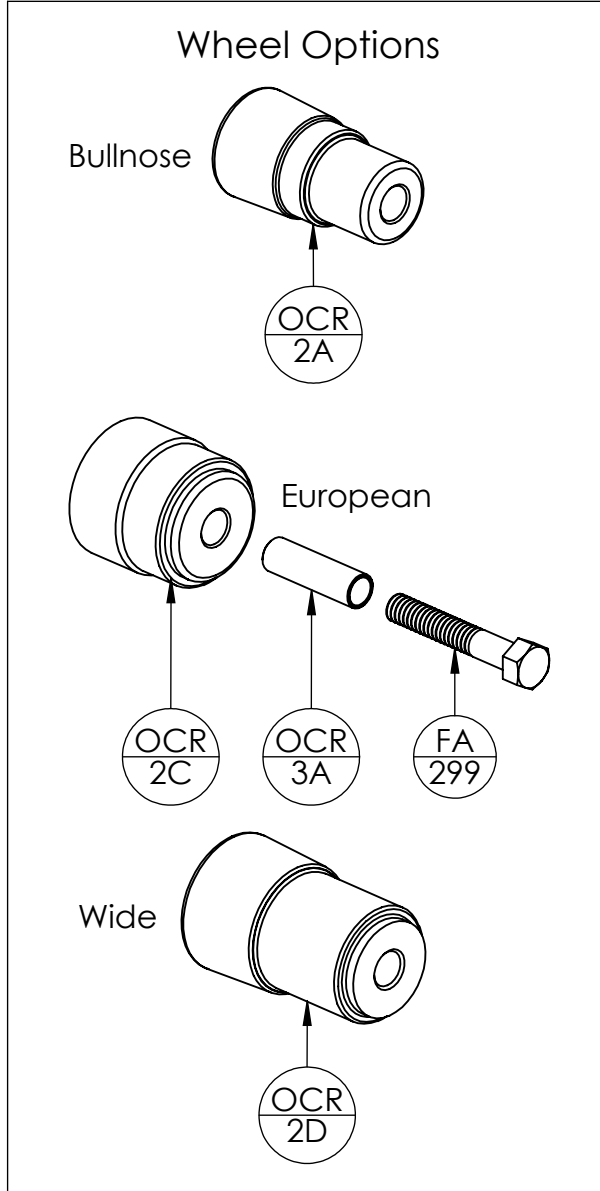

Columbia Taping Tools

Outside Bead Corner Rollers

Need Assistance?

1.800.663.8121
www.columbiatools.com

February 2016