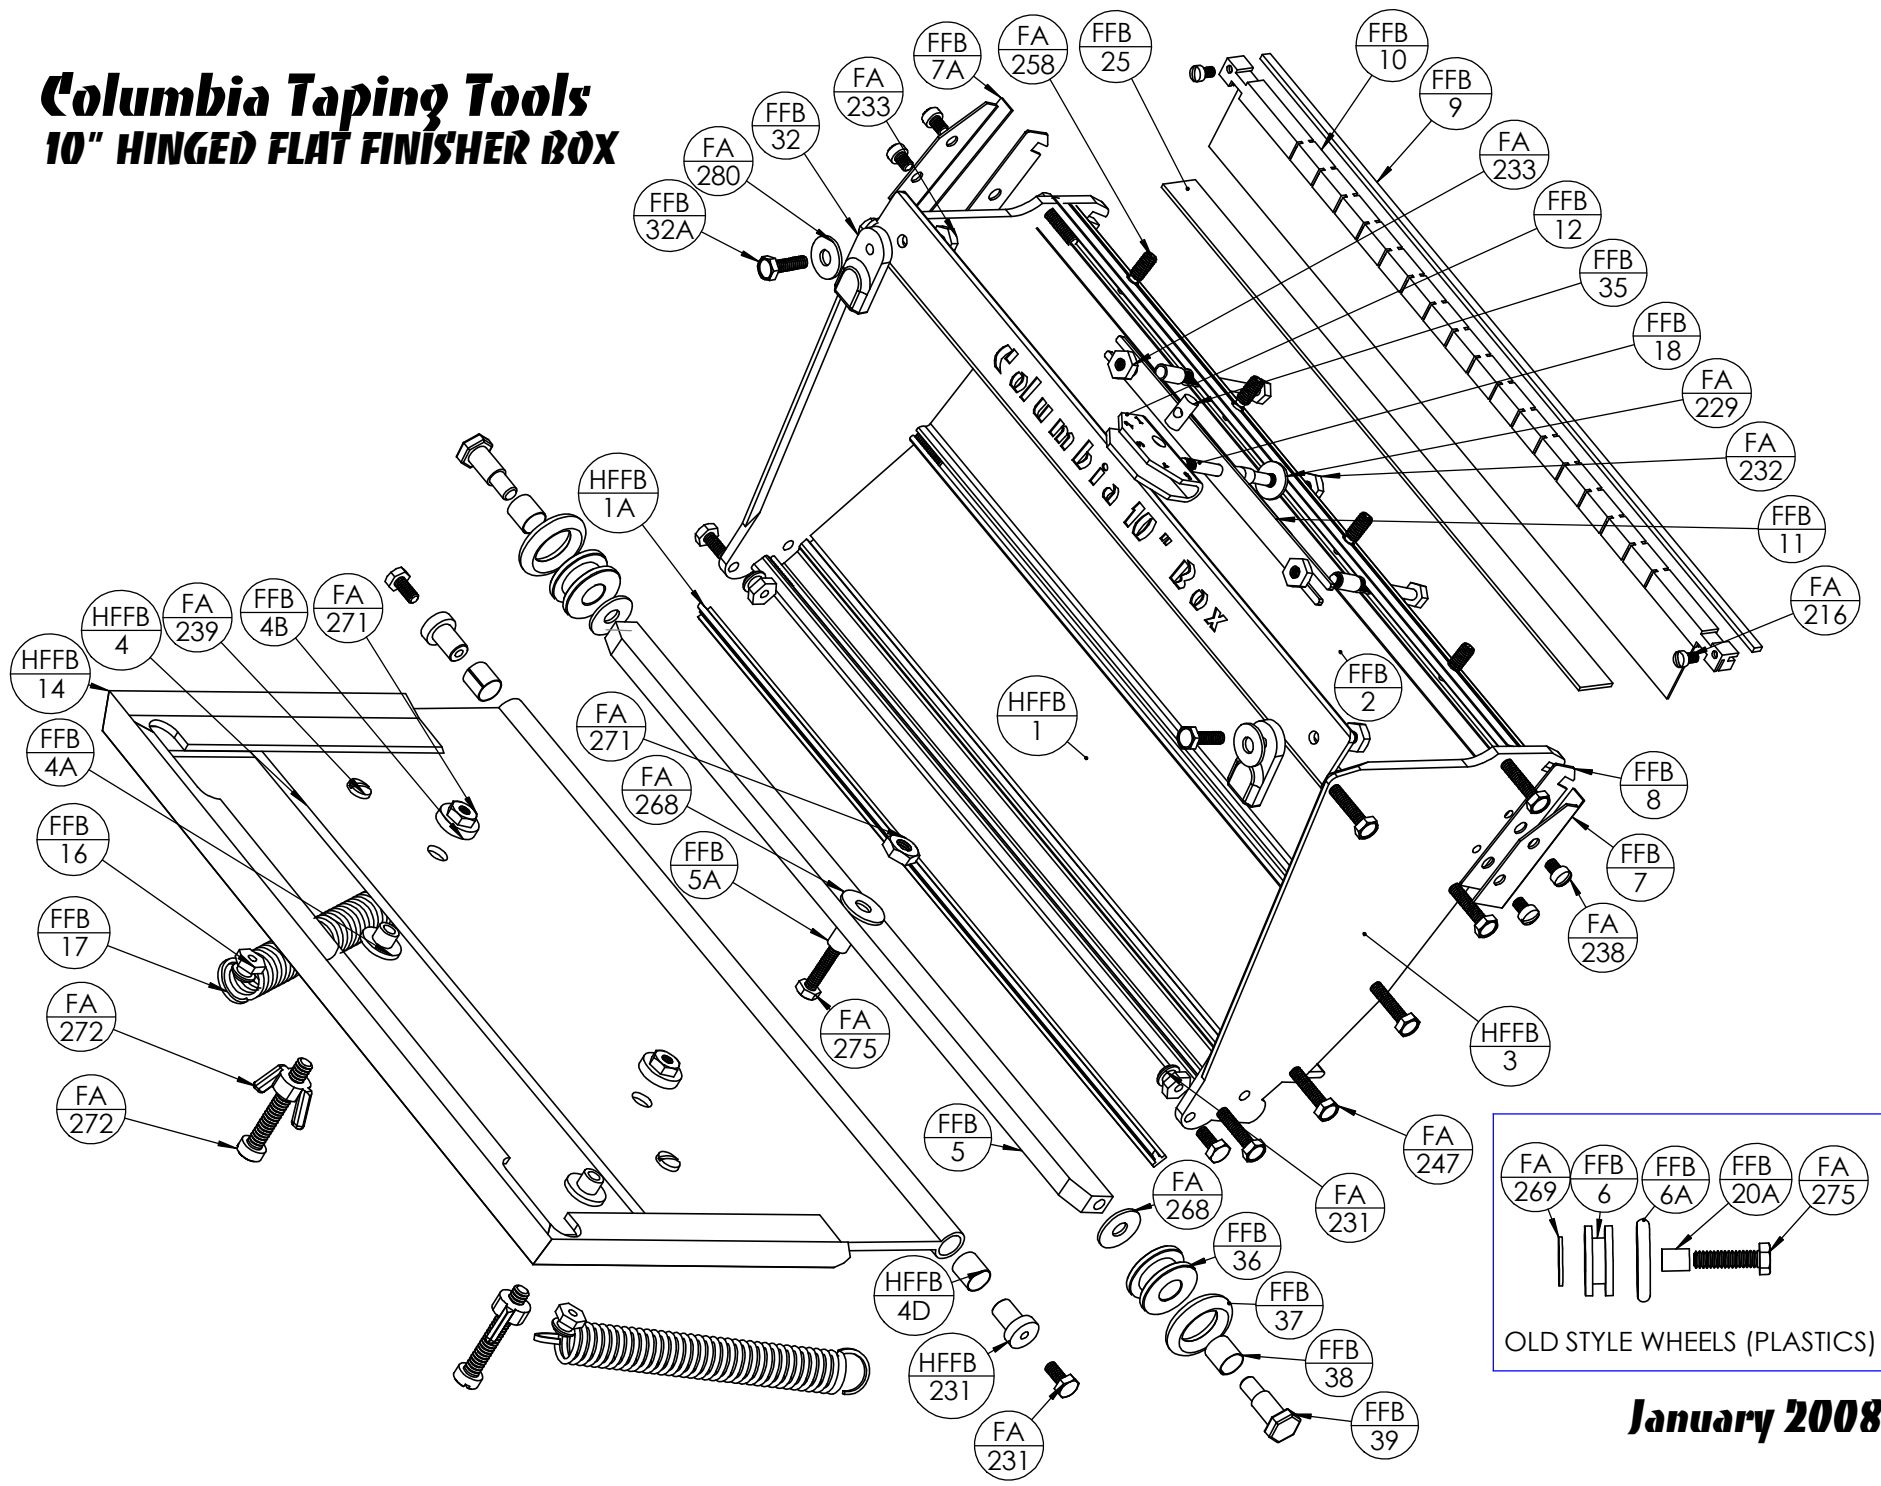

Columbia Taping Tools

10" HINGED FLAT FINISHER BOX

FA 269	FFB 6	FFB 6A	FFB 20A	FA 275
--------	-------	--------	---------	--------

OLD STYLE WHEELS (PLASTICS)

January 2008