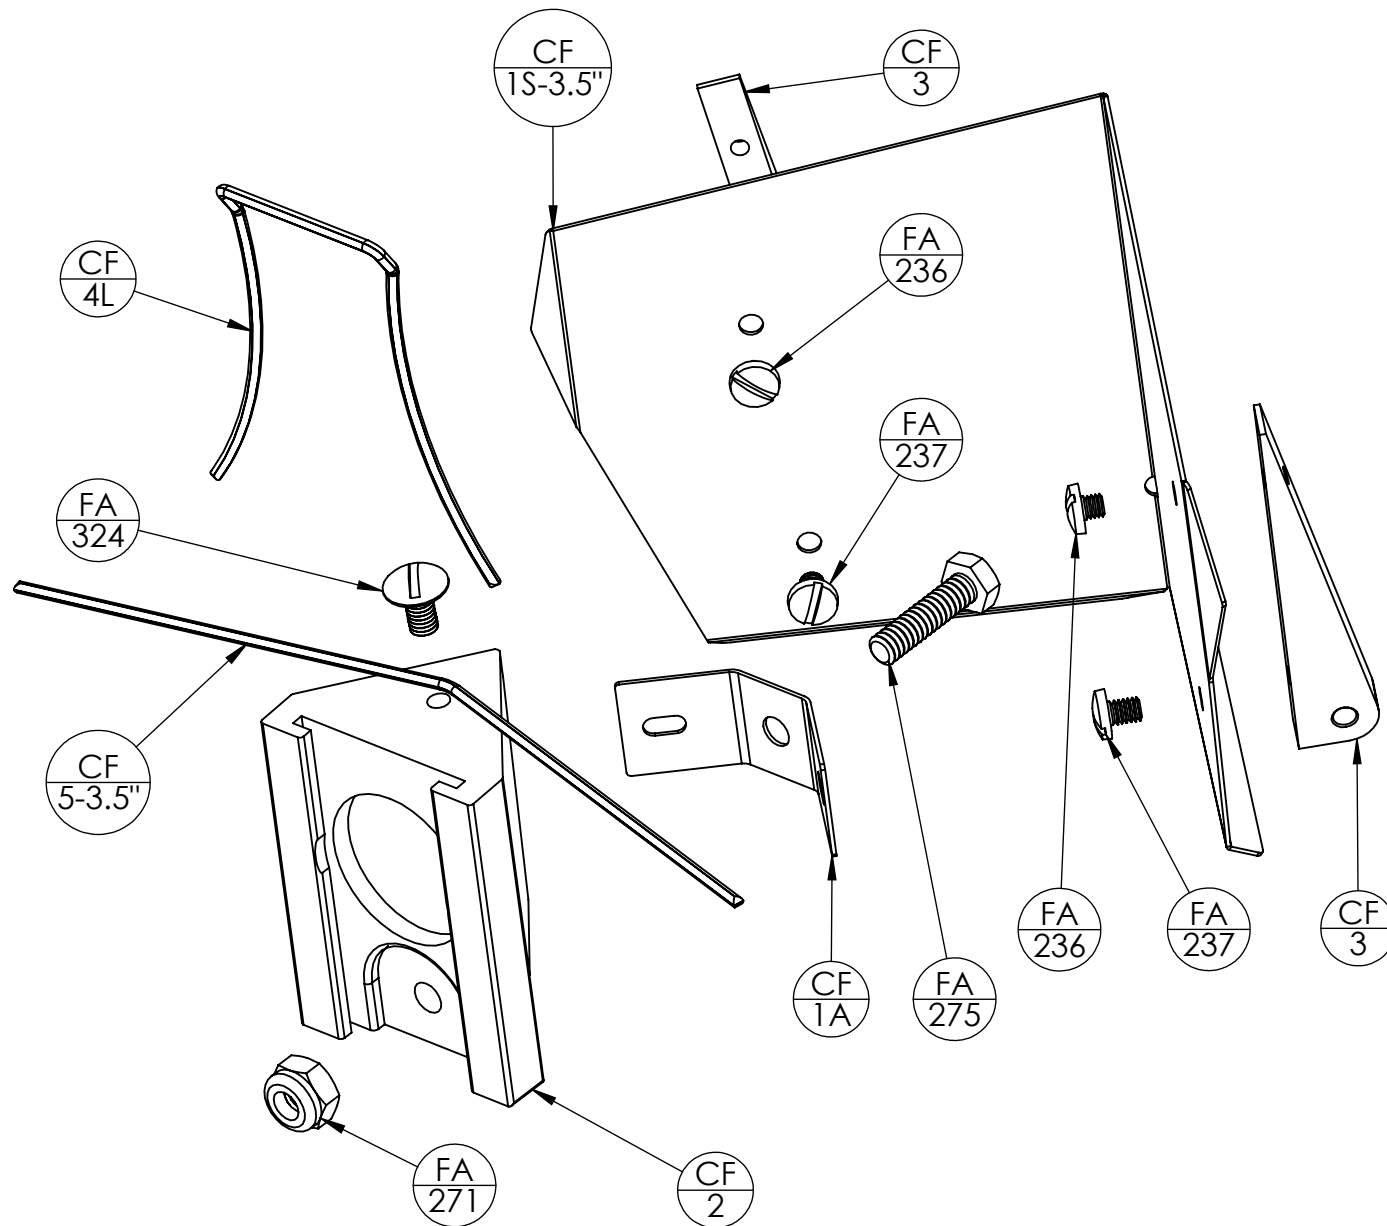

# Columbia Taping Tools

## 3.5" Corner Flusher Standard

**Need Assistance?**

**1.800.663.8121**

**[www.columbiafools.com](http://www.columbiafools.com)**

**December 2014**