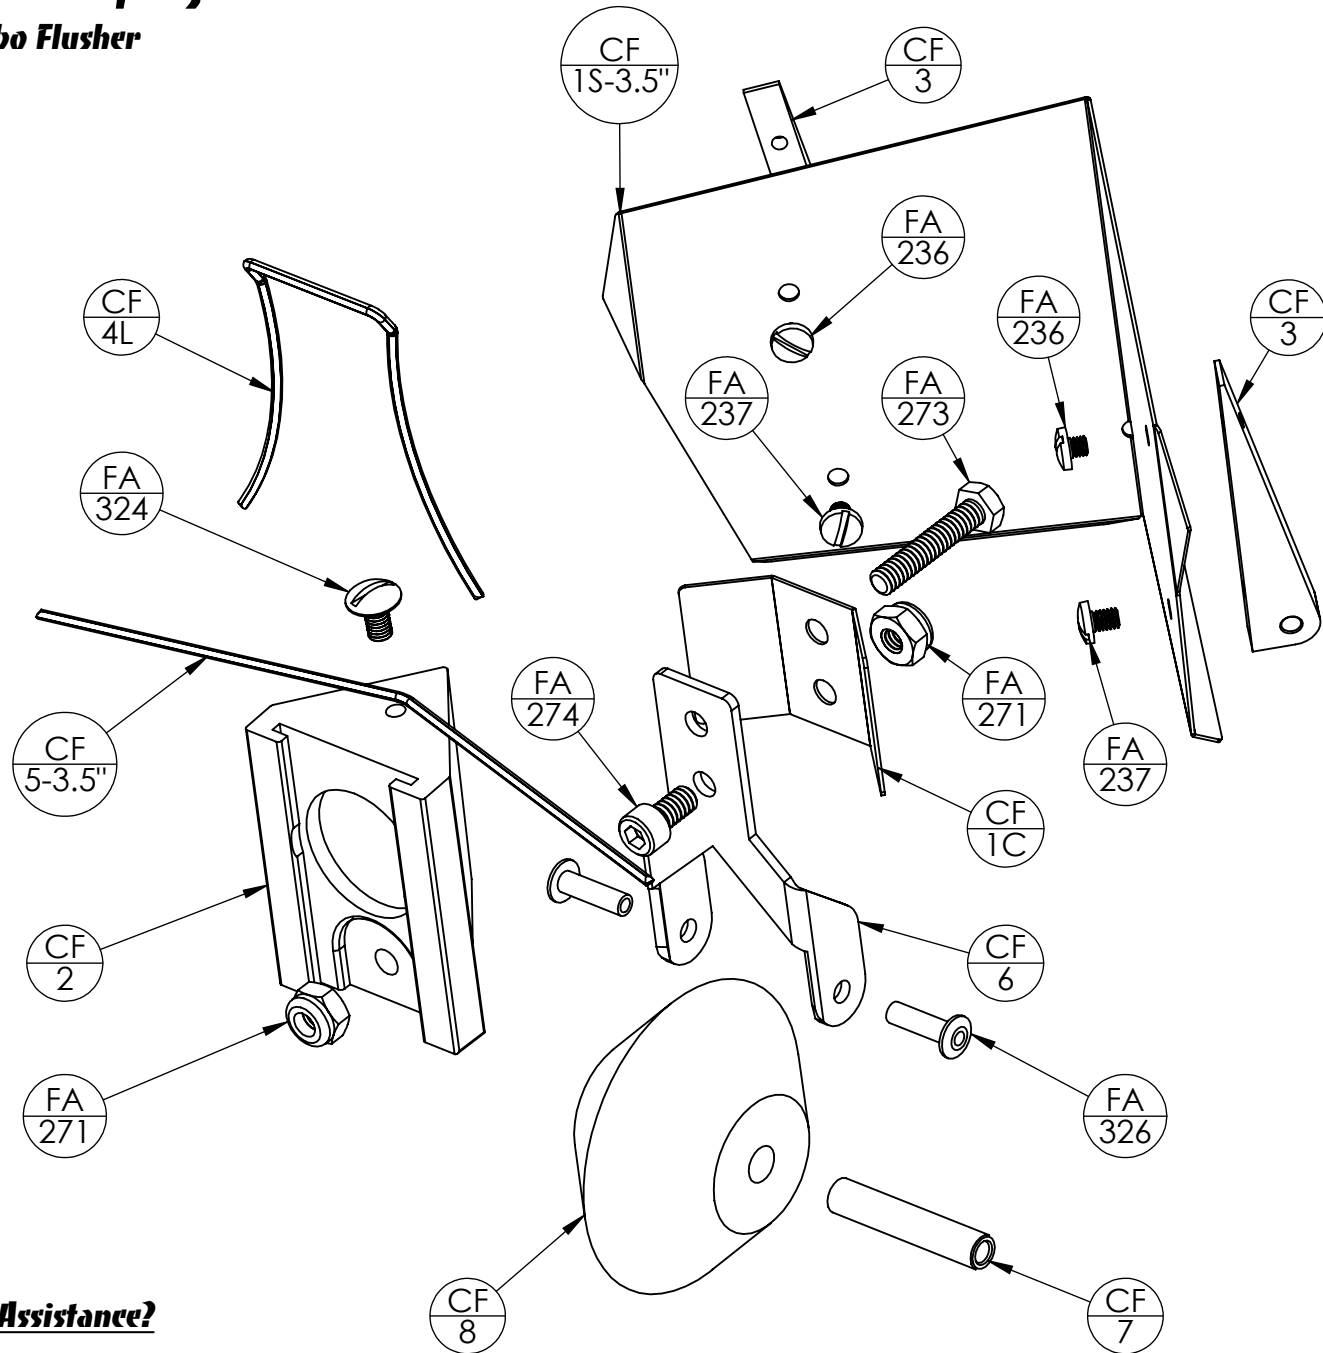

# Columbia Taping Tools

## 3.5" Combo Flusher

**Need Assistance?**

**1.800.663.8121**  
**www.columbiafools.com**

**December 2014**