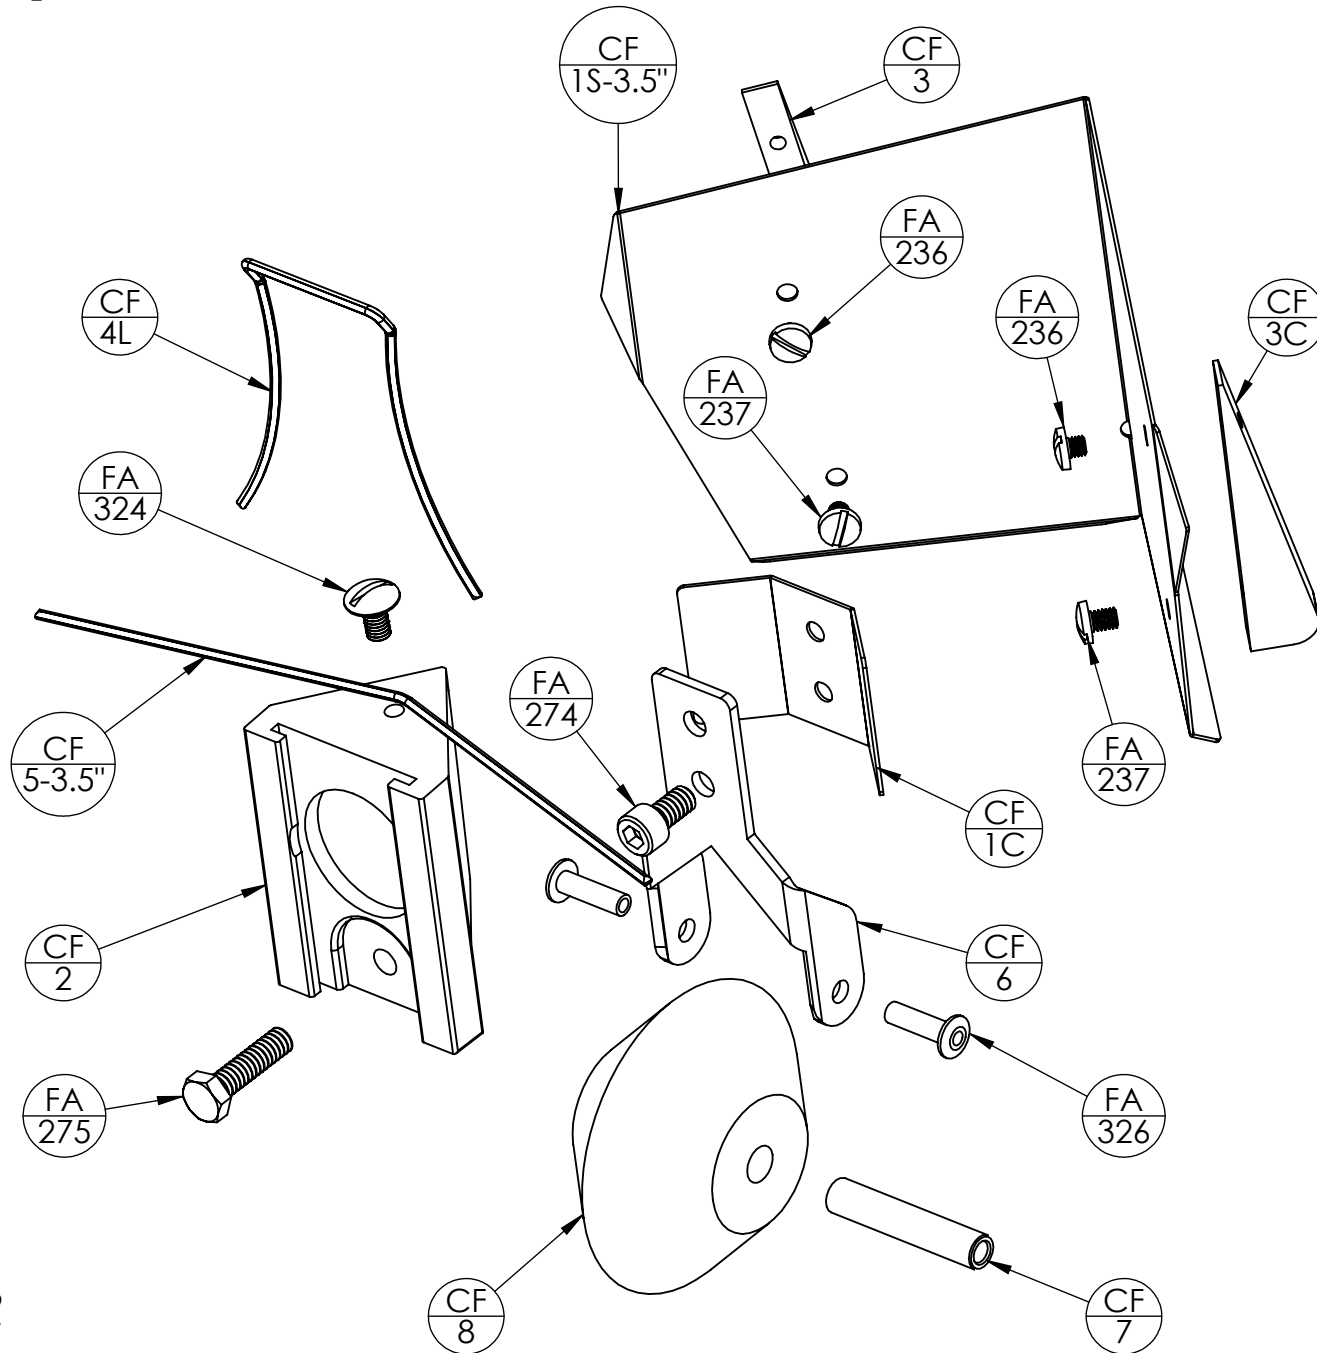

Columbia Taping Tools

3.5" Combo Flusher

Need Assistance?

1.800.663.8121
www.columbiafloods.com

December 2015