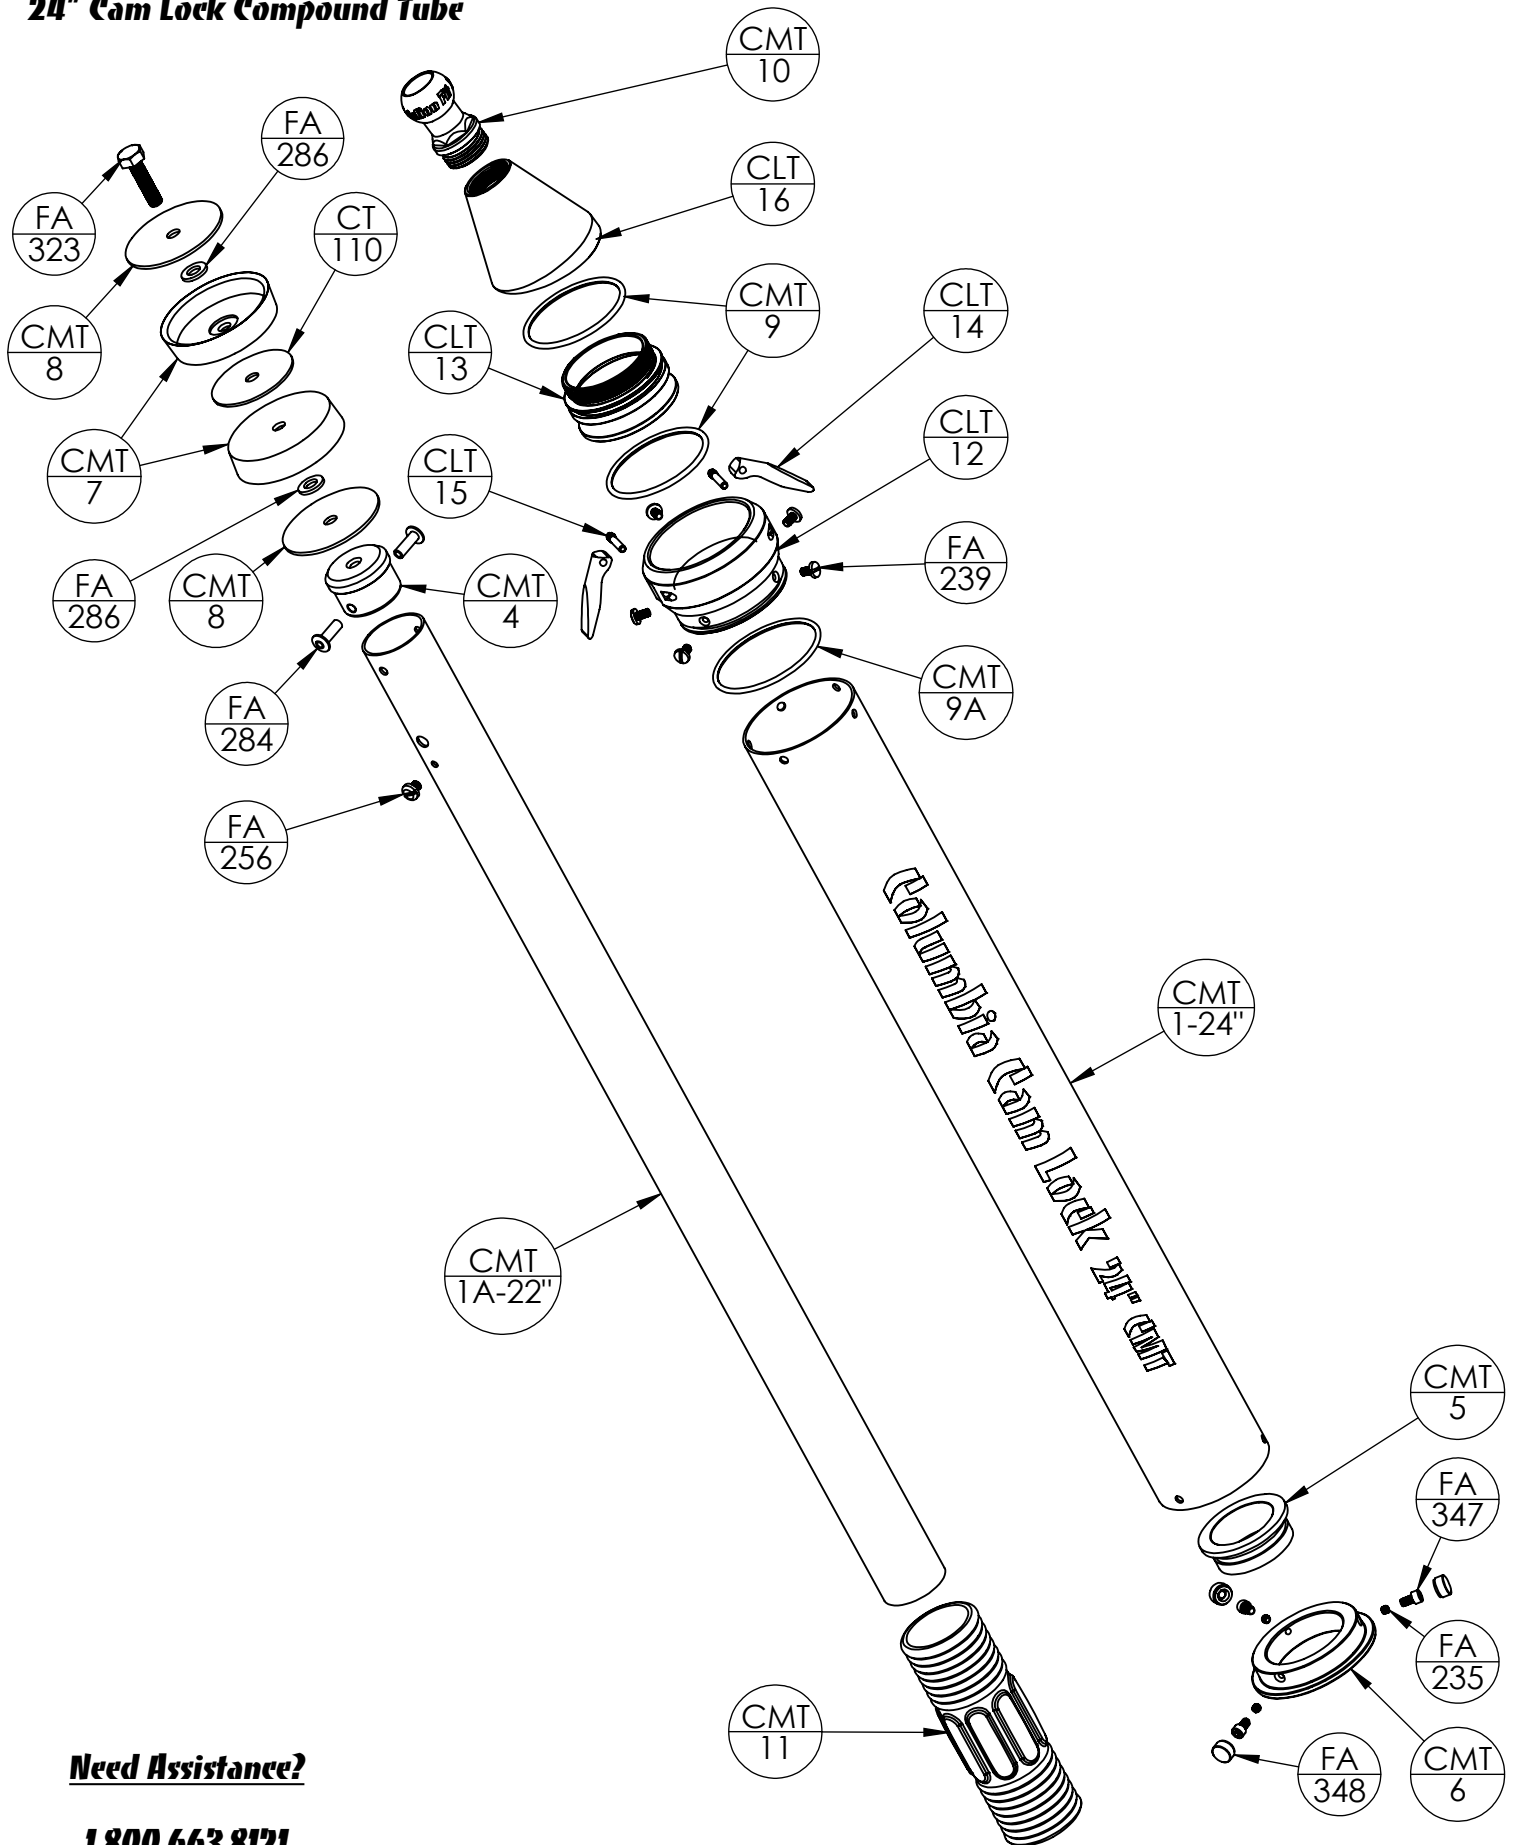

Columbia Taping Tools

24" Cam Lock Compound Tube

Need Assistance?

1.800.663.8121

www.columbiatools.com

January 2016