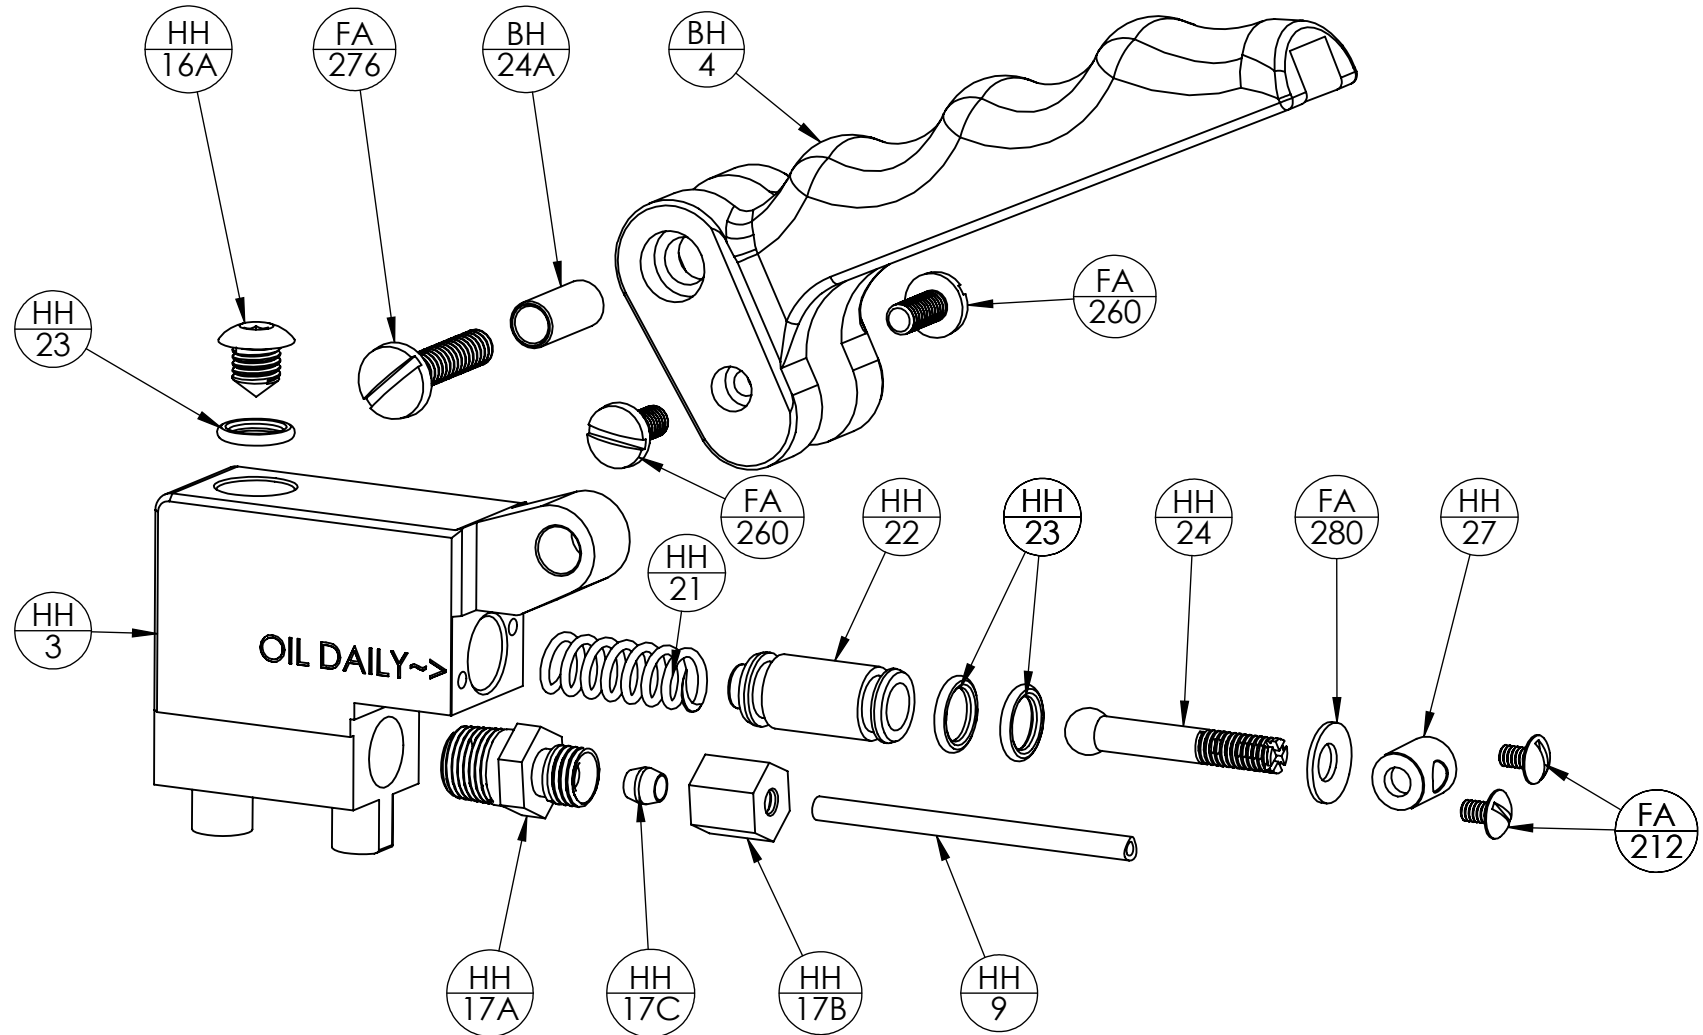

Columbia Taping Tools

Hydra Reach Reservoir Assembly

Need Assistance?

1.800.663.8121
www.columbiatools.com

January 2014