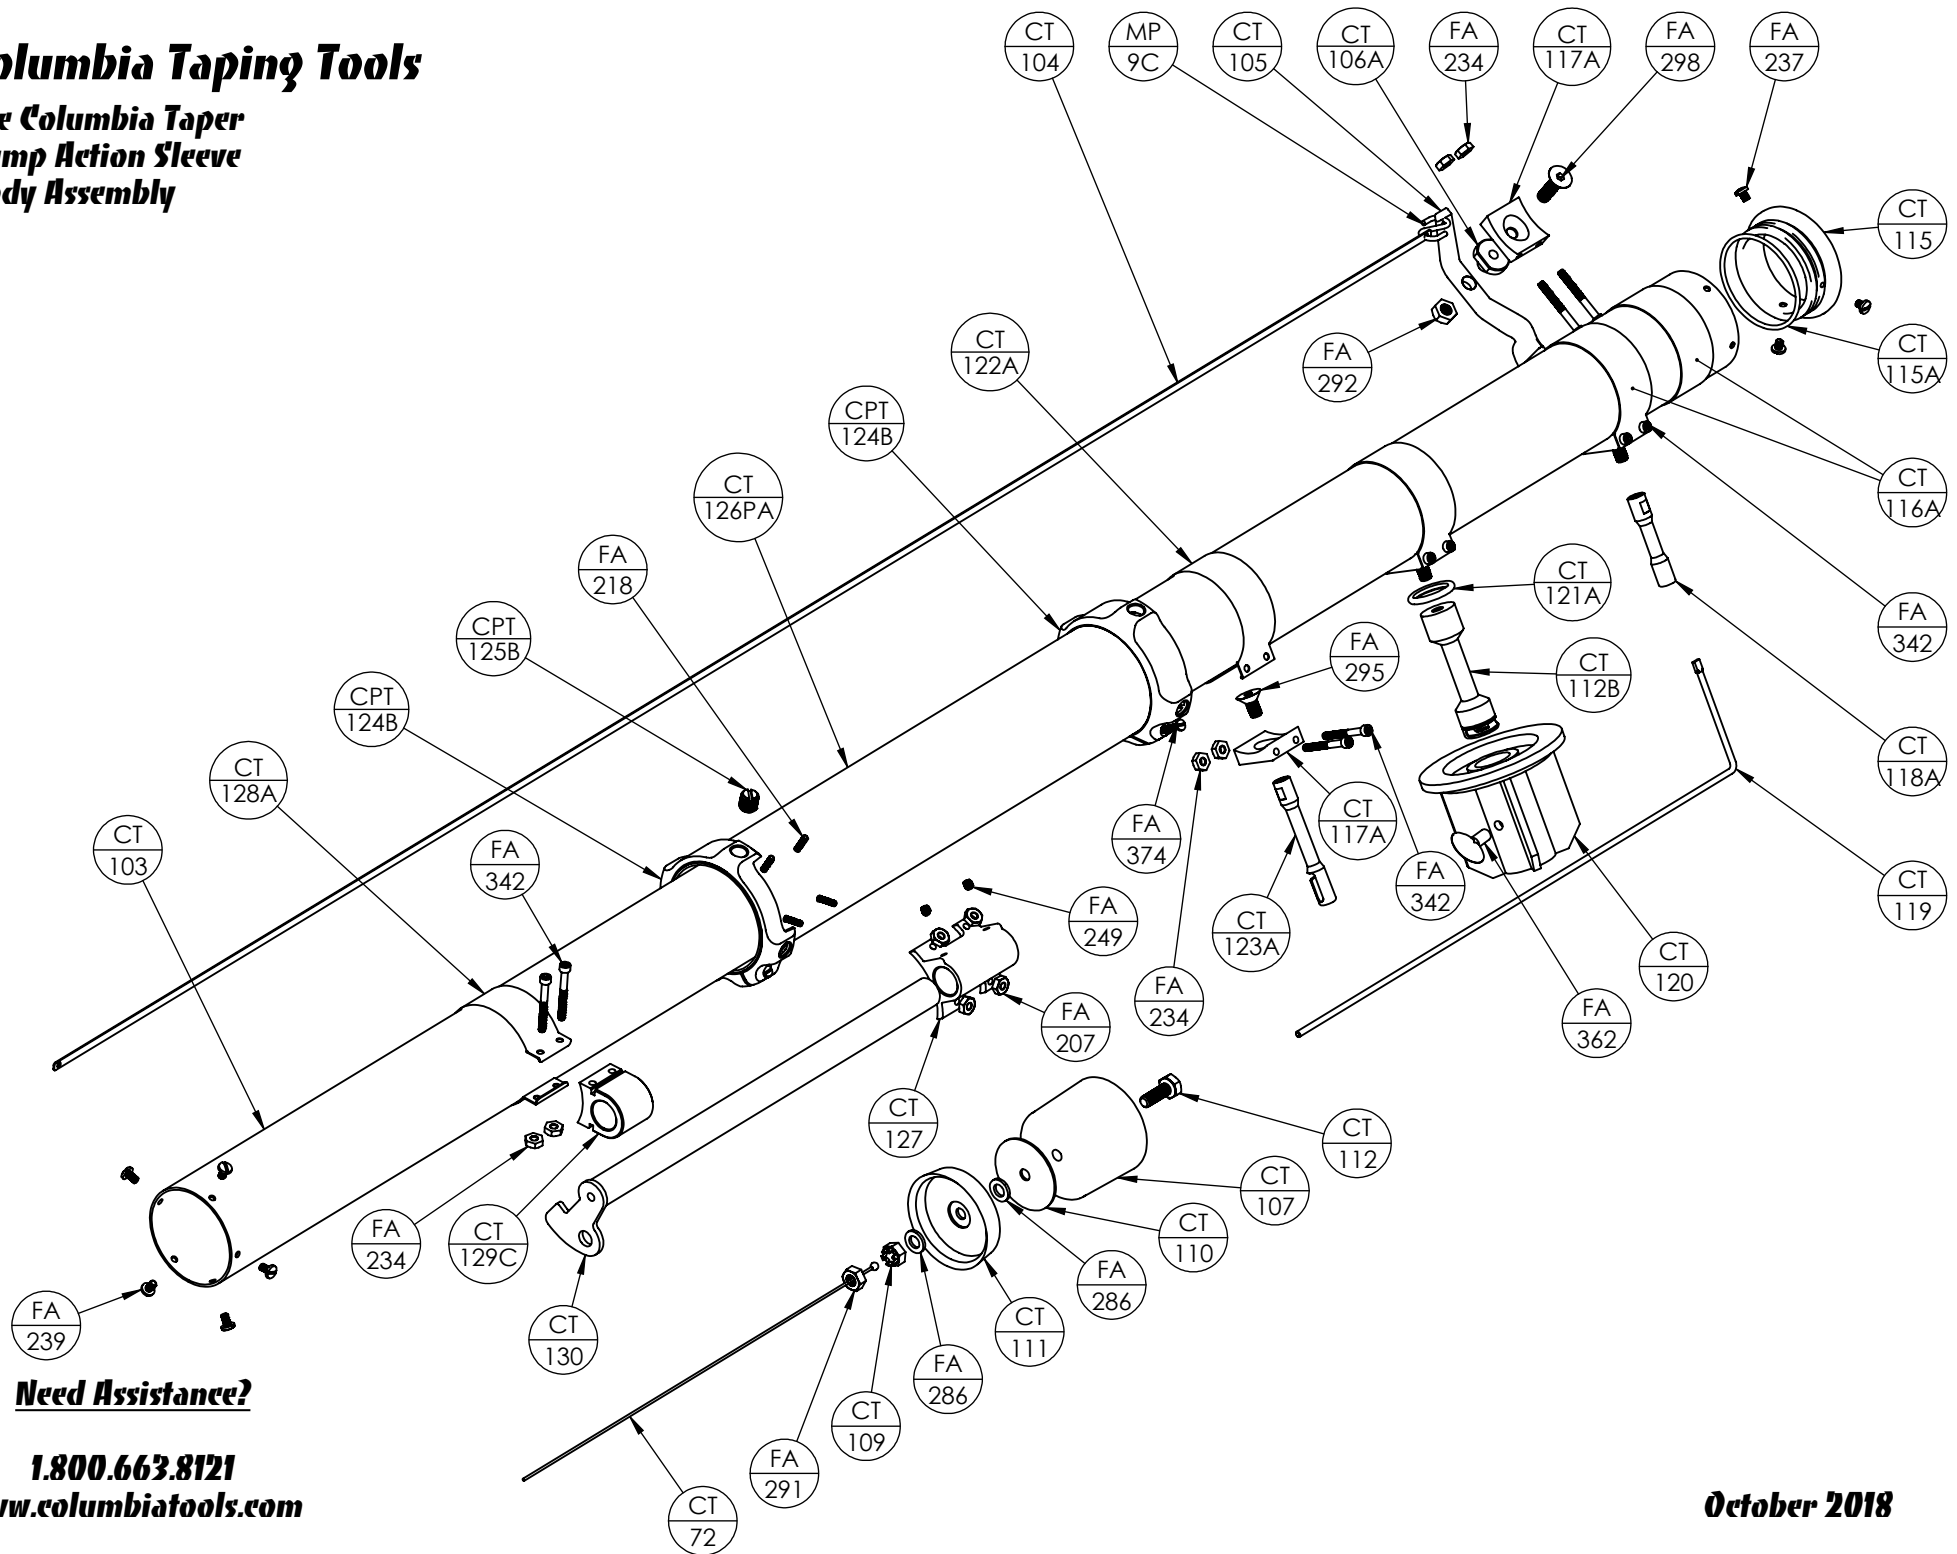

# Columbia Taping Tools

## The Columbia Taper Pump Action Sleeve Body Assembly

**Need Assistance?**

**1.800.663.8121**  
**[www.columbiatools.com](http://www.columbiatools.com)**

**October 2018**