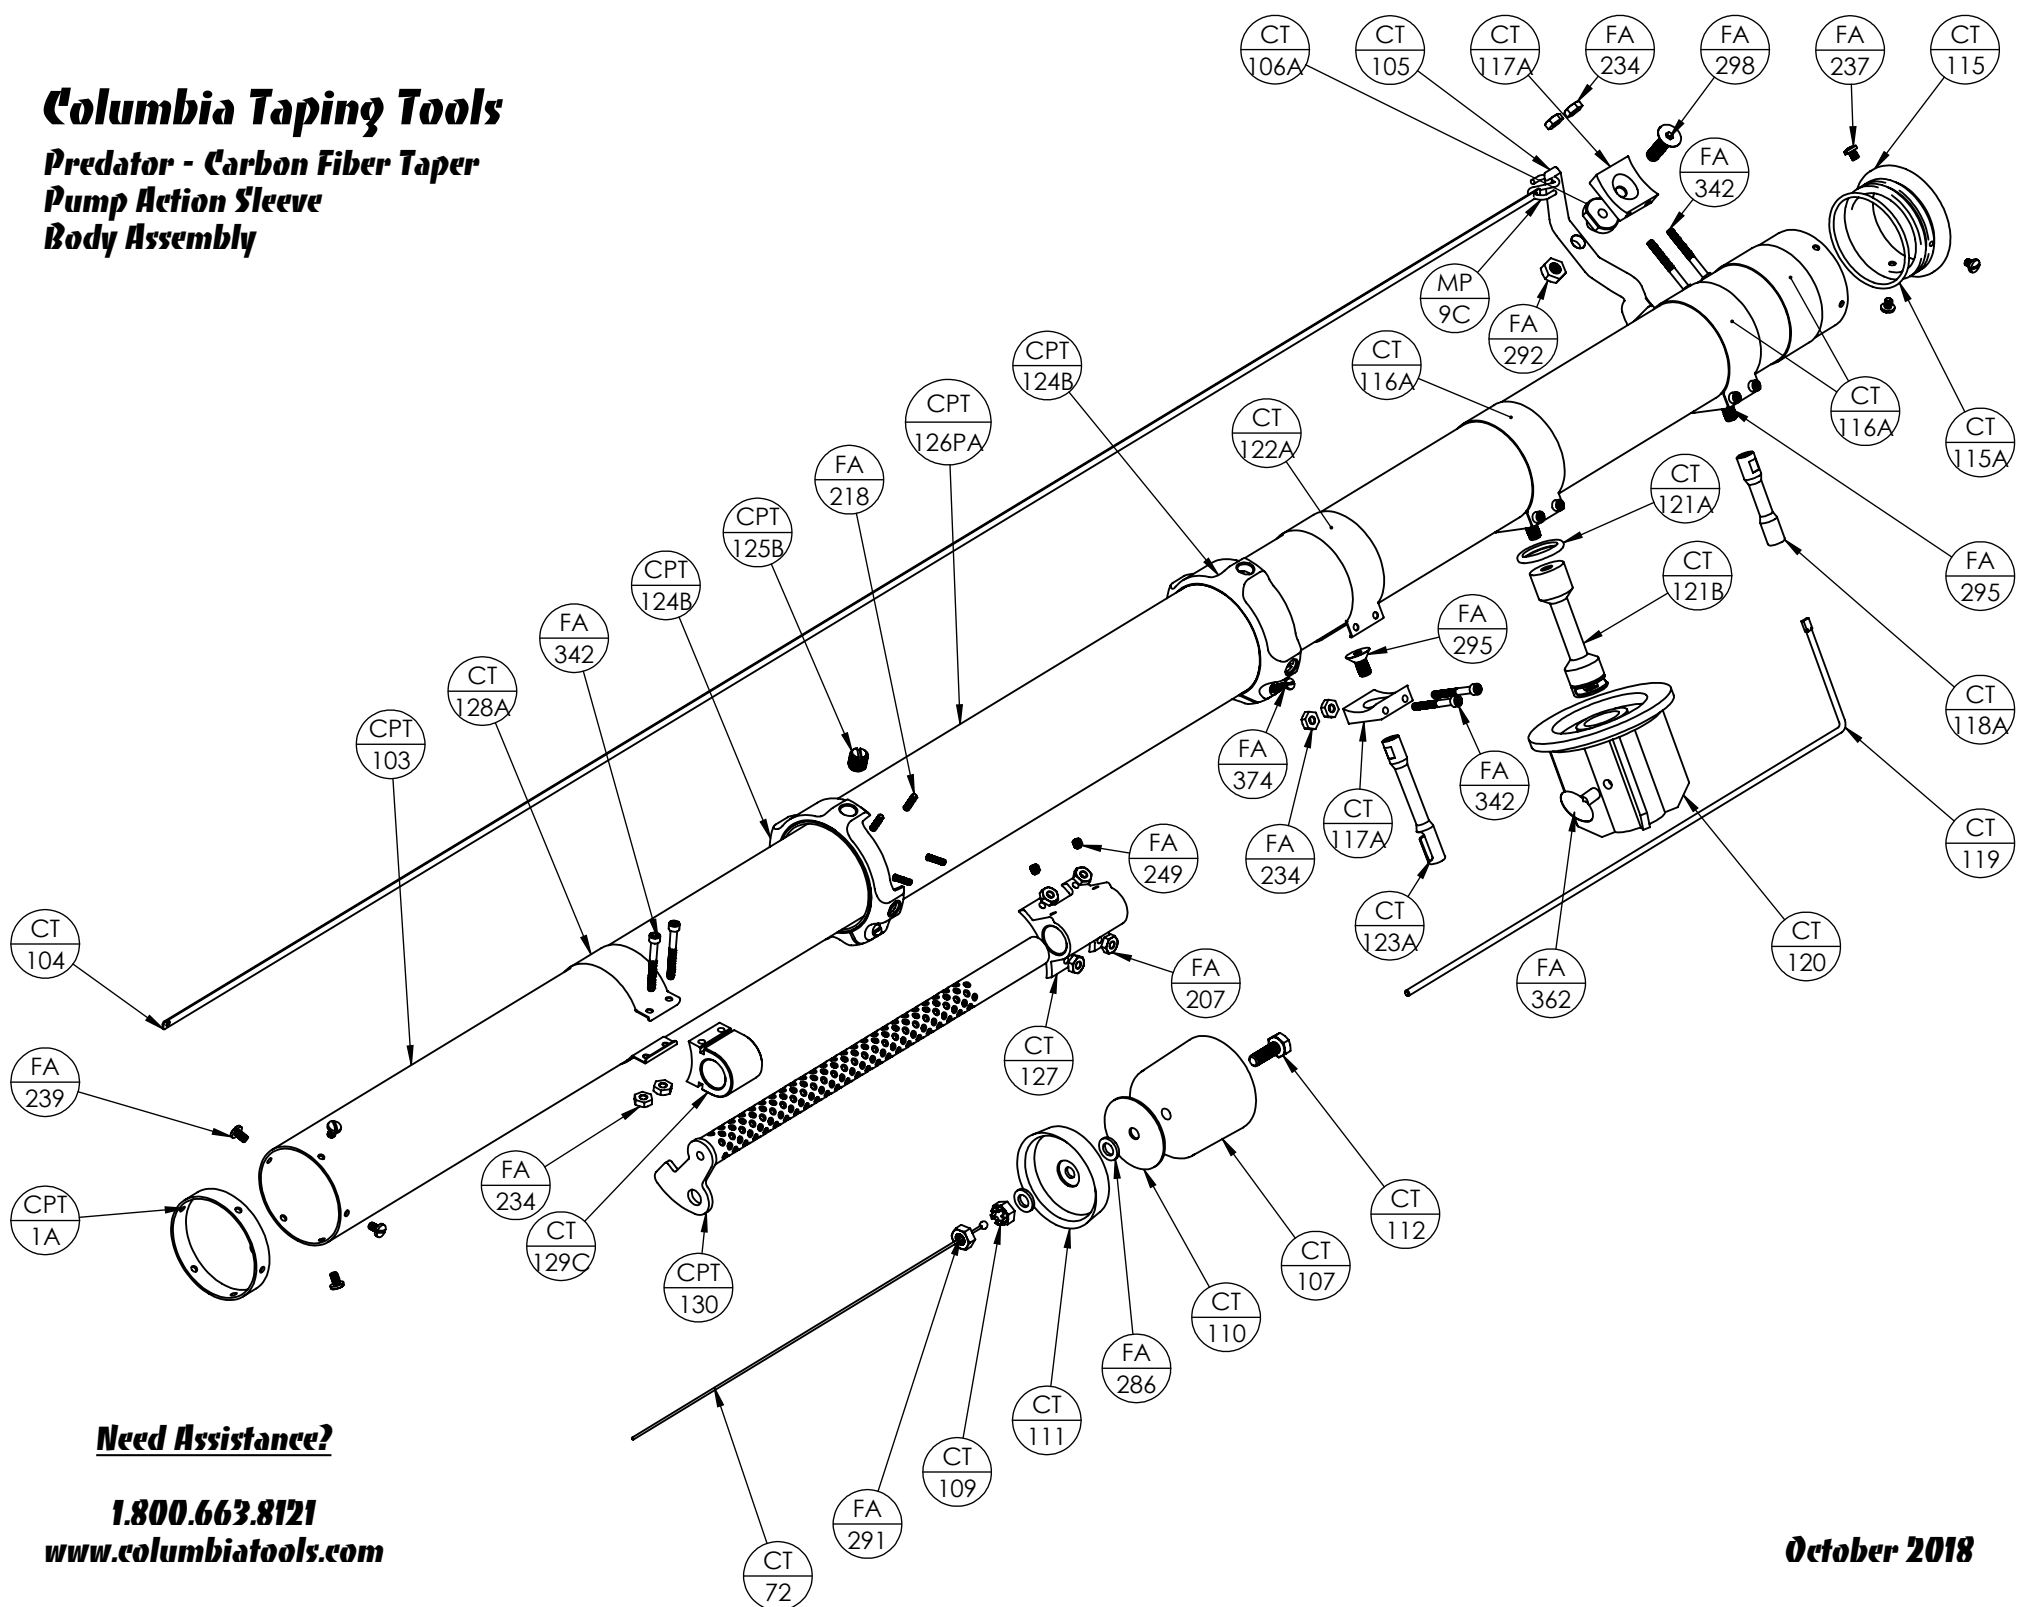

Columbia Taping Tools

Predator - Carbon Fiber Taper Pump Action Sleeve Body Assembly

Need Assistance?

1.800.663.8121

www.columbiatools.com

October 2018