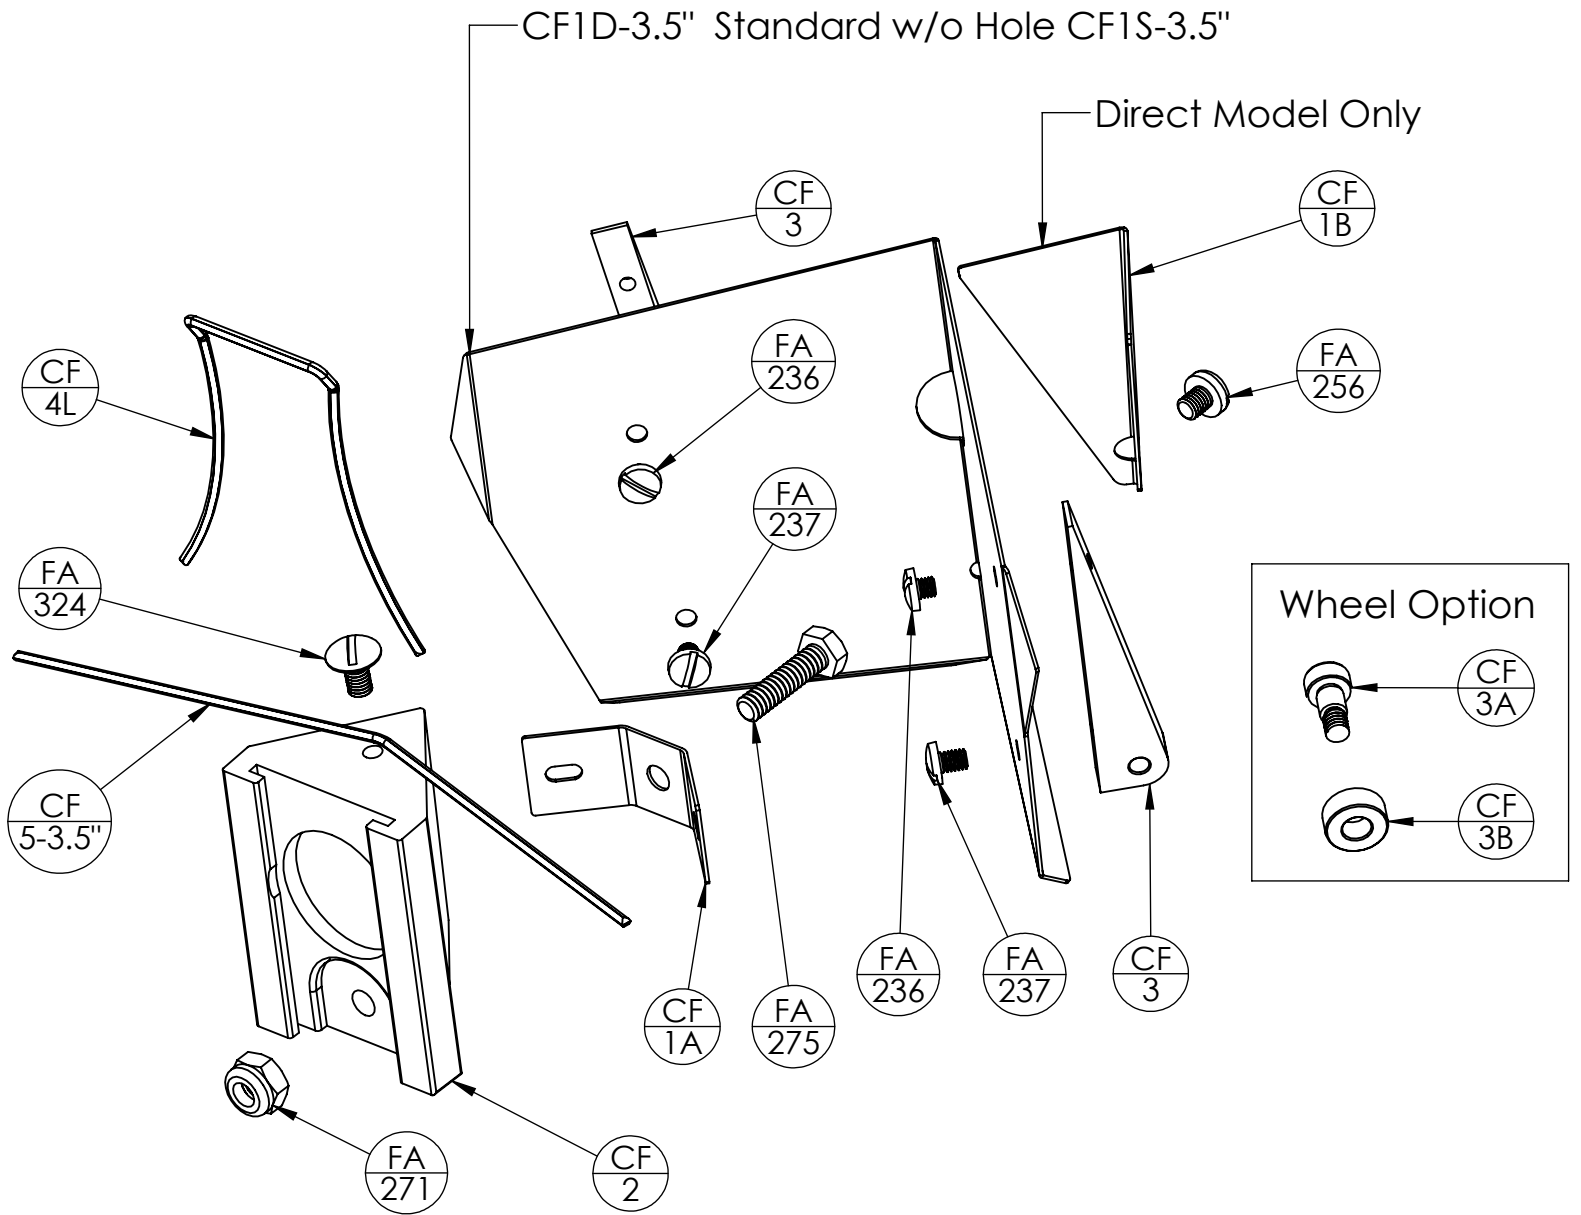

Columbia Taping Tools

3.5" Corner Flusher Direct

3.5" Combo Flusher

Need Assistance?

1.800.663.8121
www.columbiatools.com

June 2015