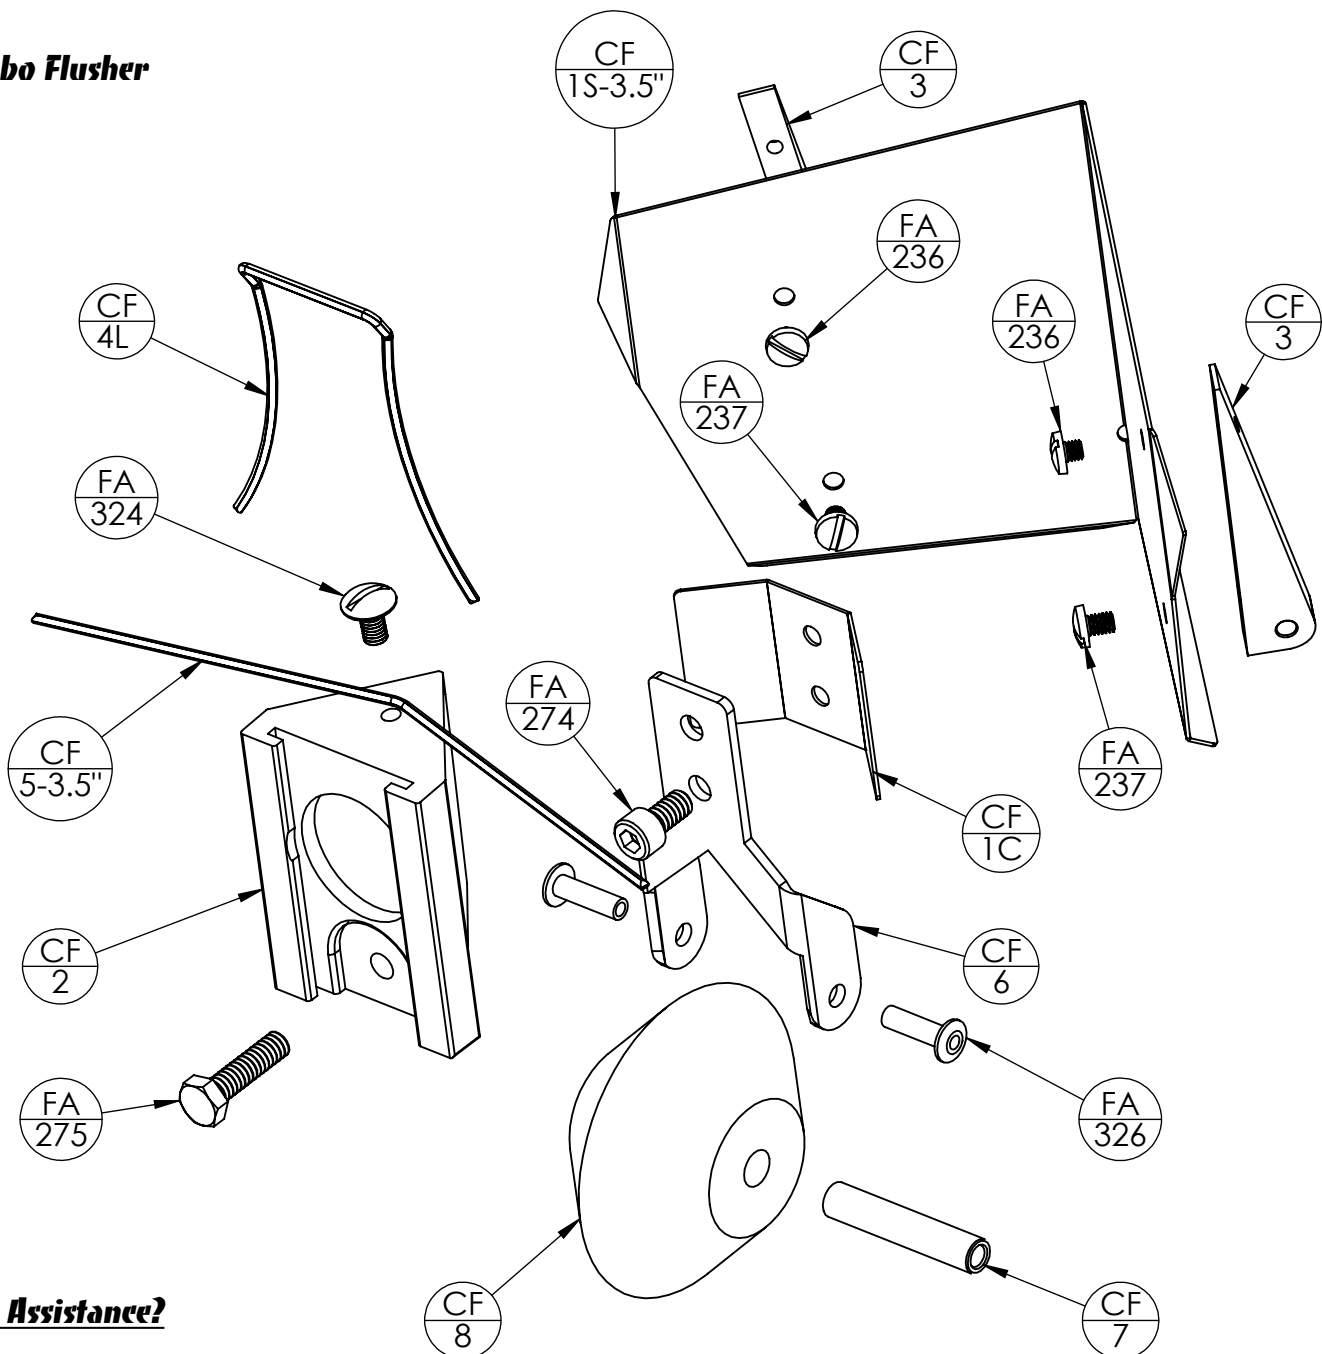

Columbia Taping Tools

3.5" Corner Flusher Direct

3.5" Combo Flusher

Need Assistance?

1.800.663.8121
www.columbiatools.com

June 2015